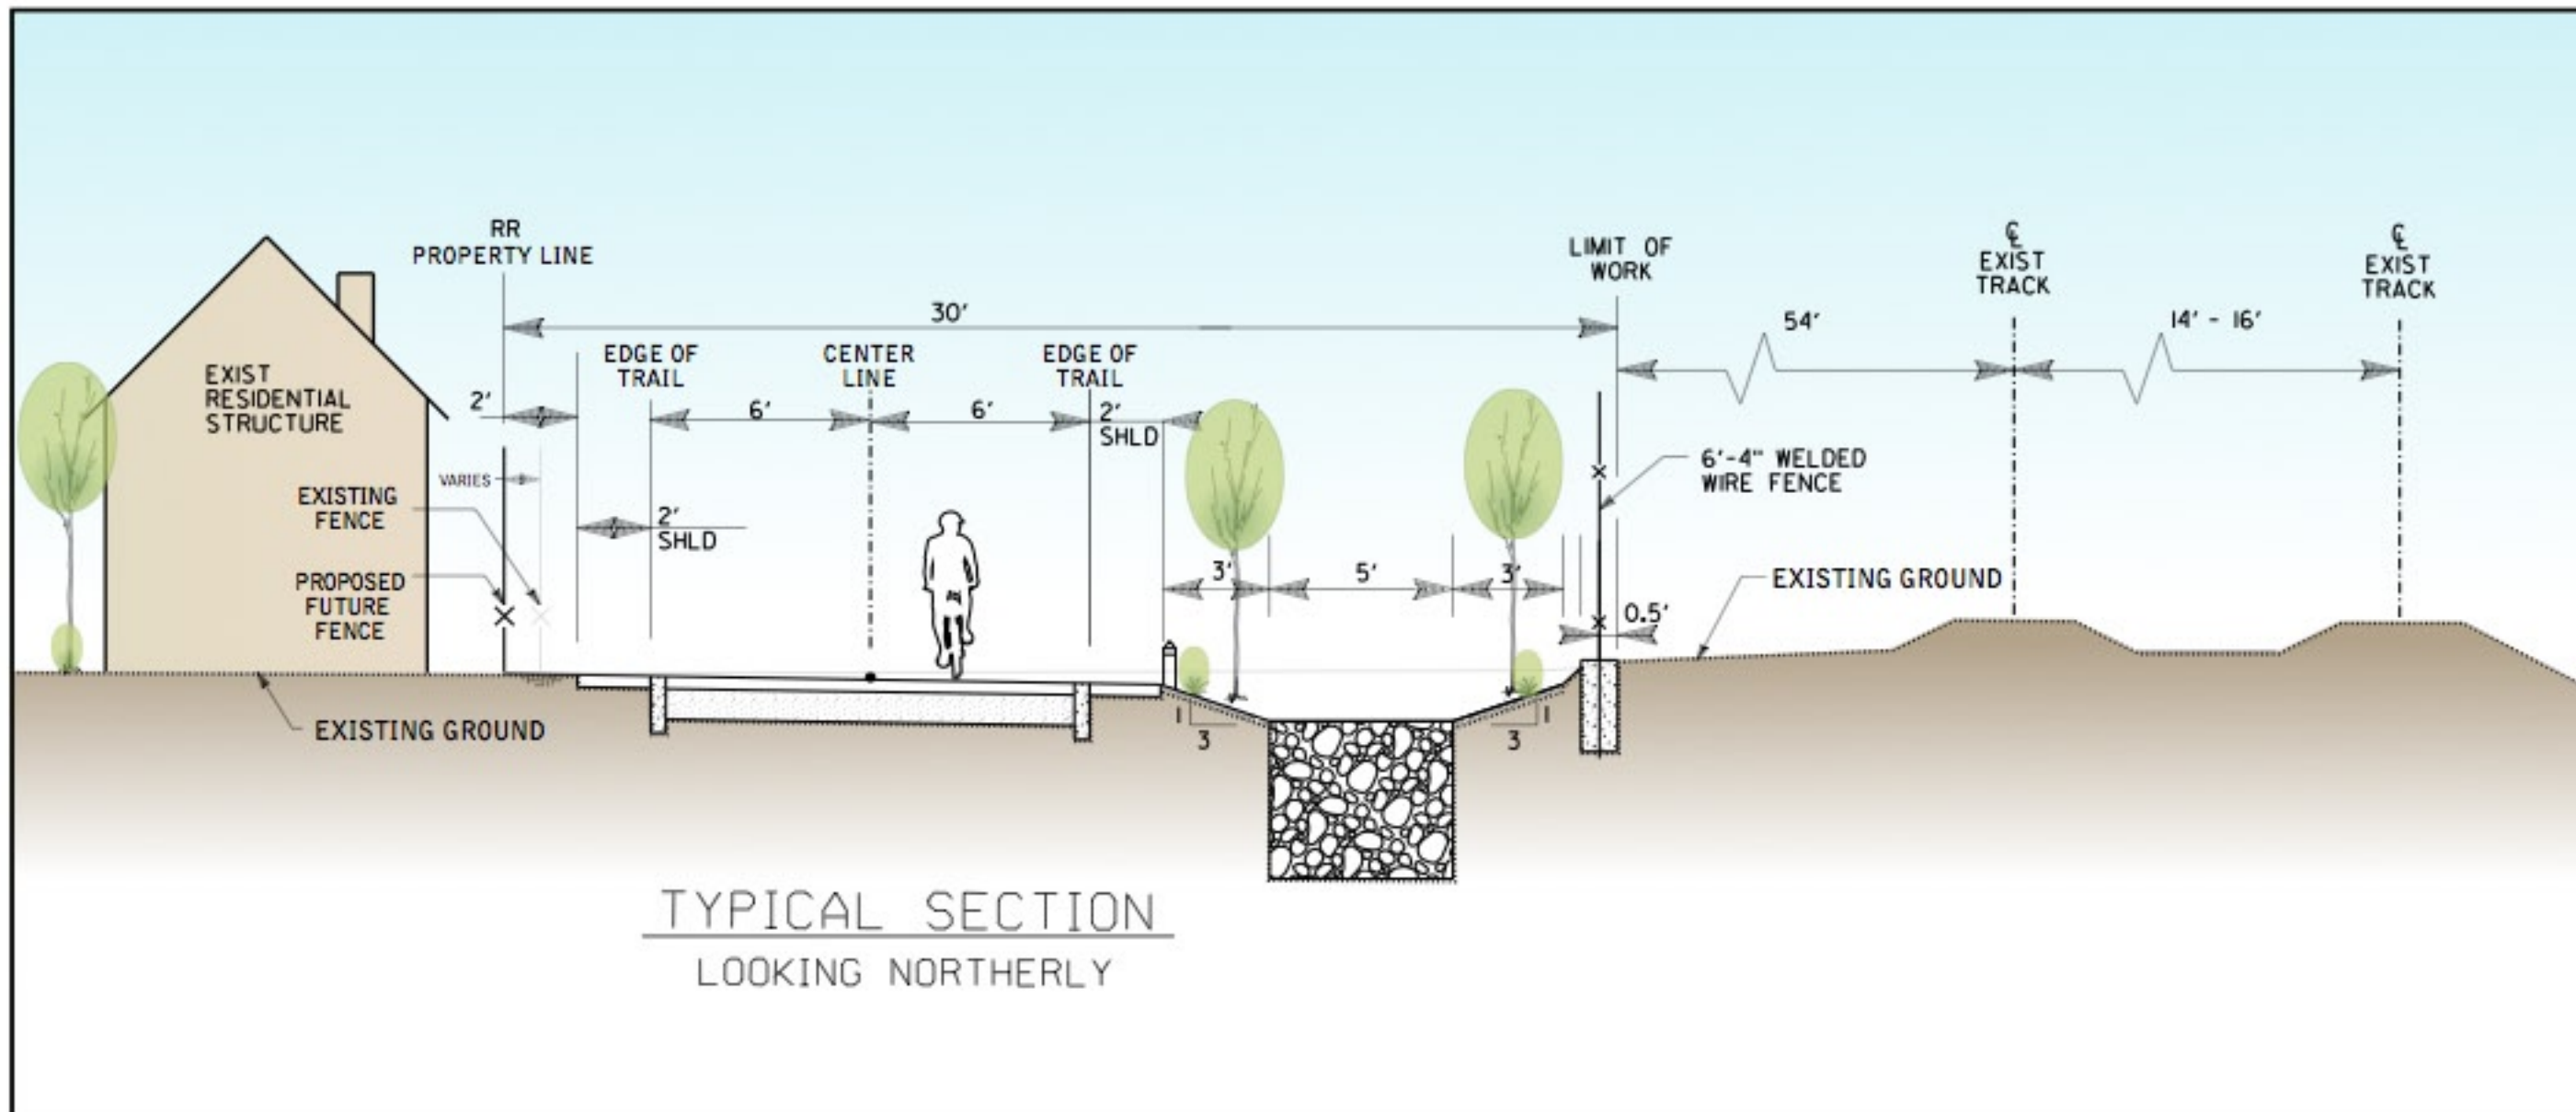

# Coastal Rail Trail

# Typical Cross Section

# Oceanside Boulevard Street Crossing

VIEW OF MEDIAN LOOKING WEST (EXISTING)

VIEW OF MEDIAN LOOKING WEST (PROPOSED)

NORTH COUNTY  
TRANSIT DISTRICT

**COASTAL RAIL TRAIL  
OCEANSIDE BLVD  
CROSSING EXHIBIT**

# Wisconsin Avenue Street Crossing

VIEW OF MEDIAN LOOKING EAST (EXISTING)

VIEW OF MEDIAN LOOKING EAST (PROPOSED)

NORTH COUNTY  
TRANSIT DISTRICT

COASTAL RAIL TRAIL  
WISCONSIN AVE  
CROSSING EXHIBIT

DATE PREPARED: