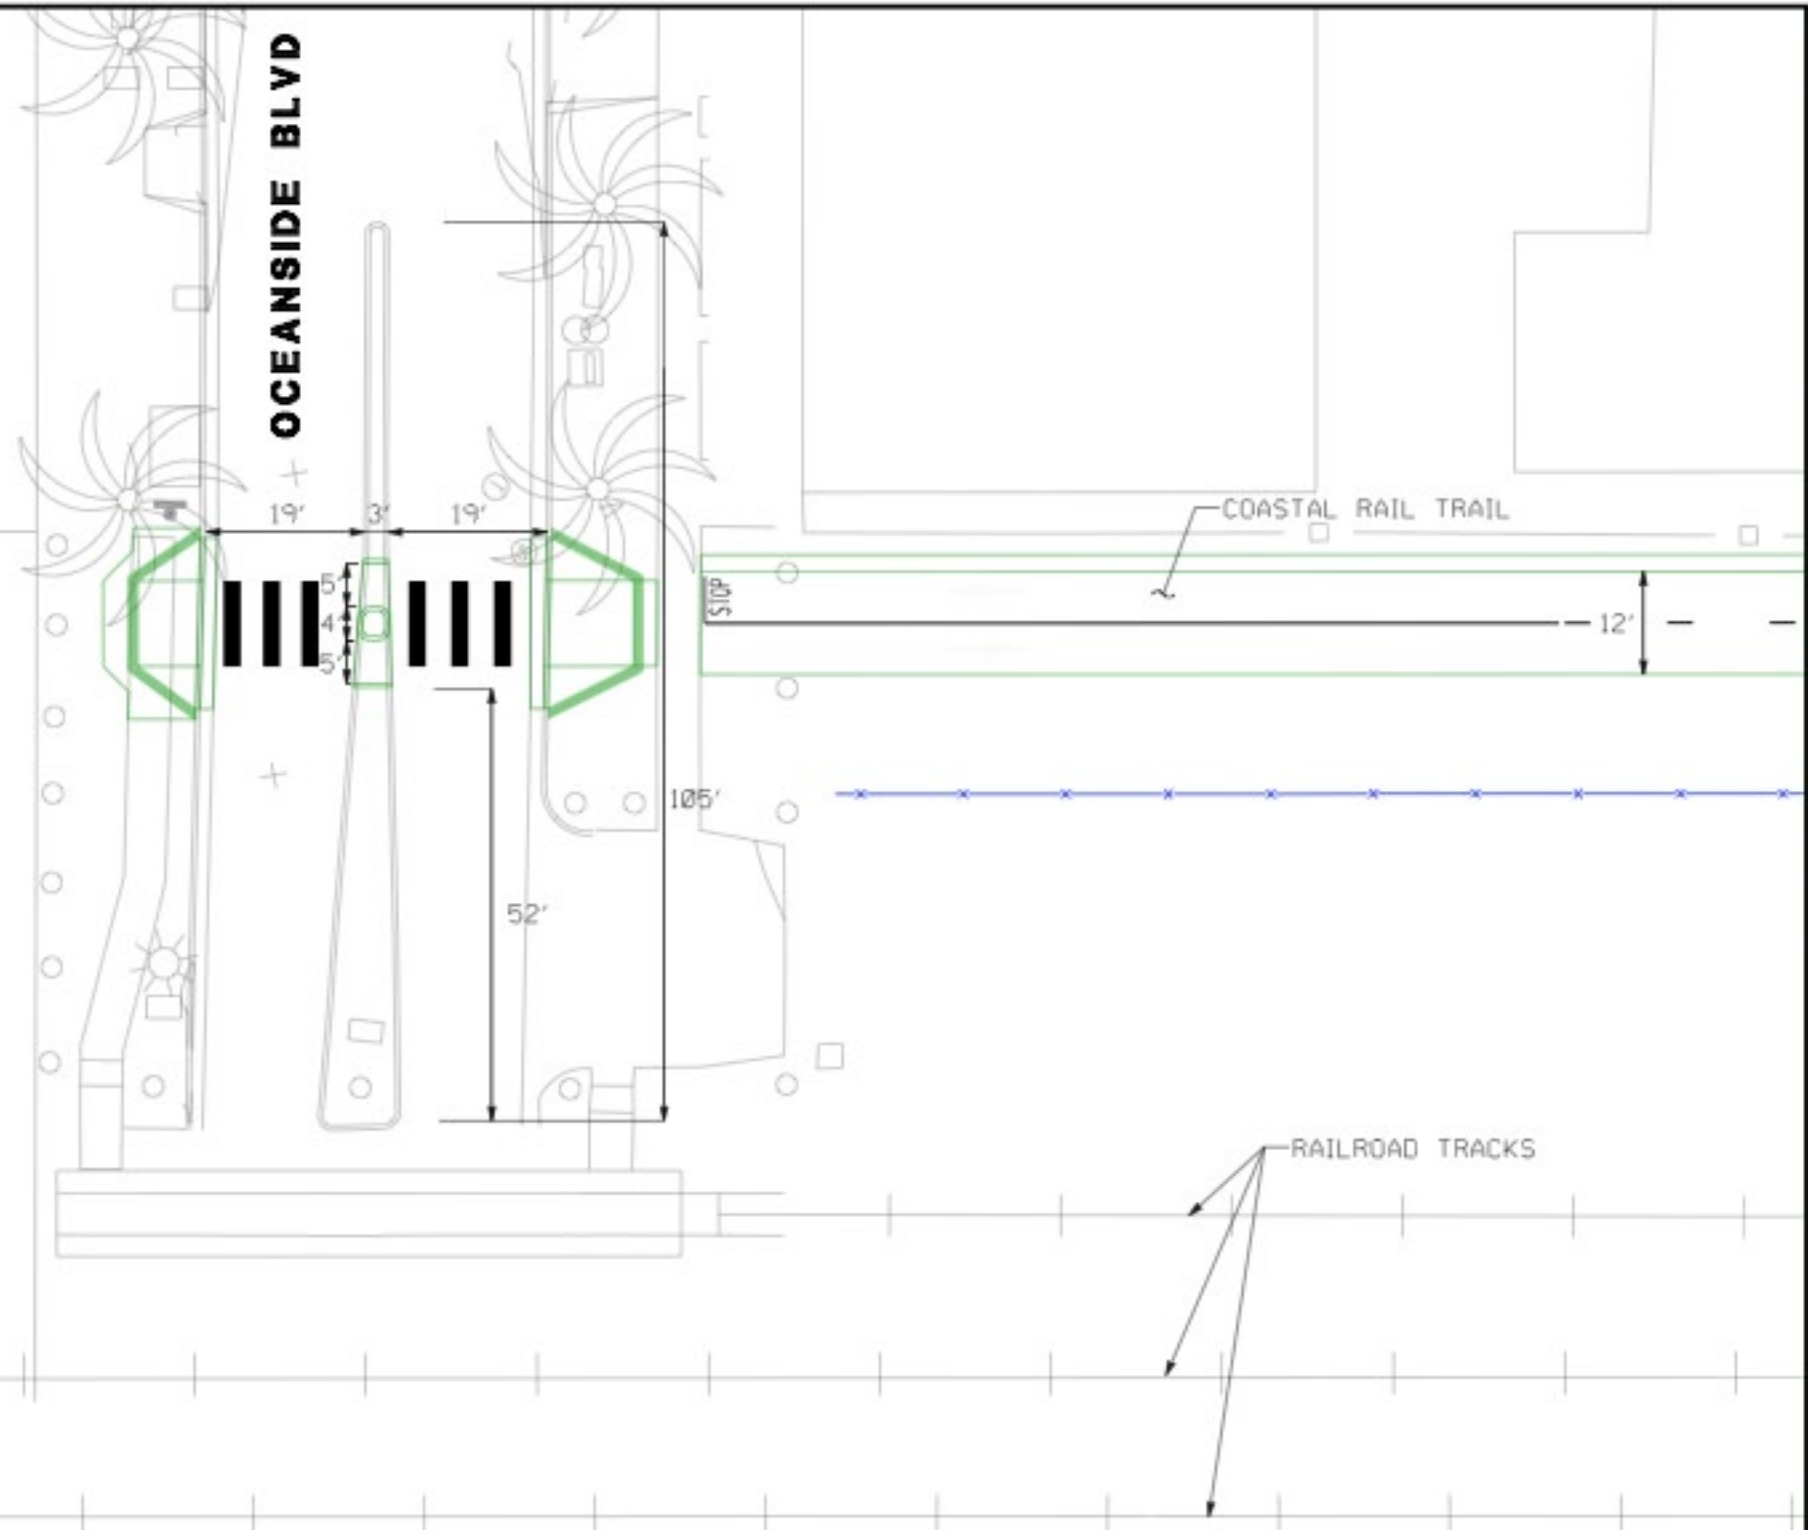

# Typical Cross Section

# Oceanside Boulevard Street Crossing

VIEW OF MEDIAN LOOKING WEST (EXISTING)

VIEW OF MEDIAN LOOKING WEST (PROPOSED)

NORTH COUNTY  
TRANSIT DISTRICT

**COASTAL RAIL TRAIL  
OCEANSIDE BLVD  
CROSSING EXHIBIT**