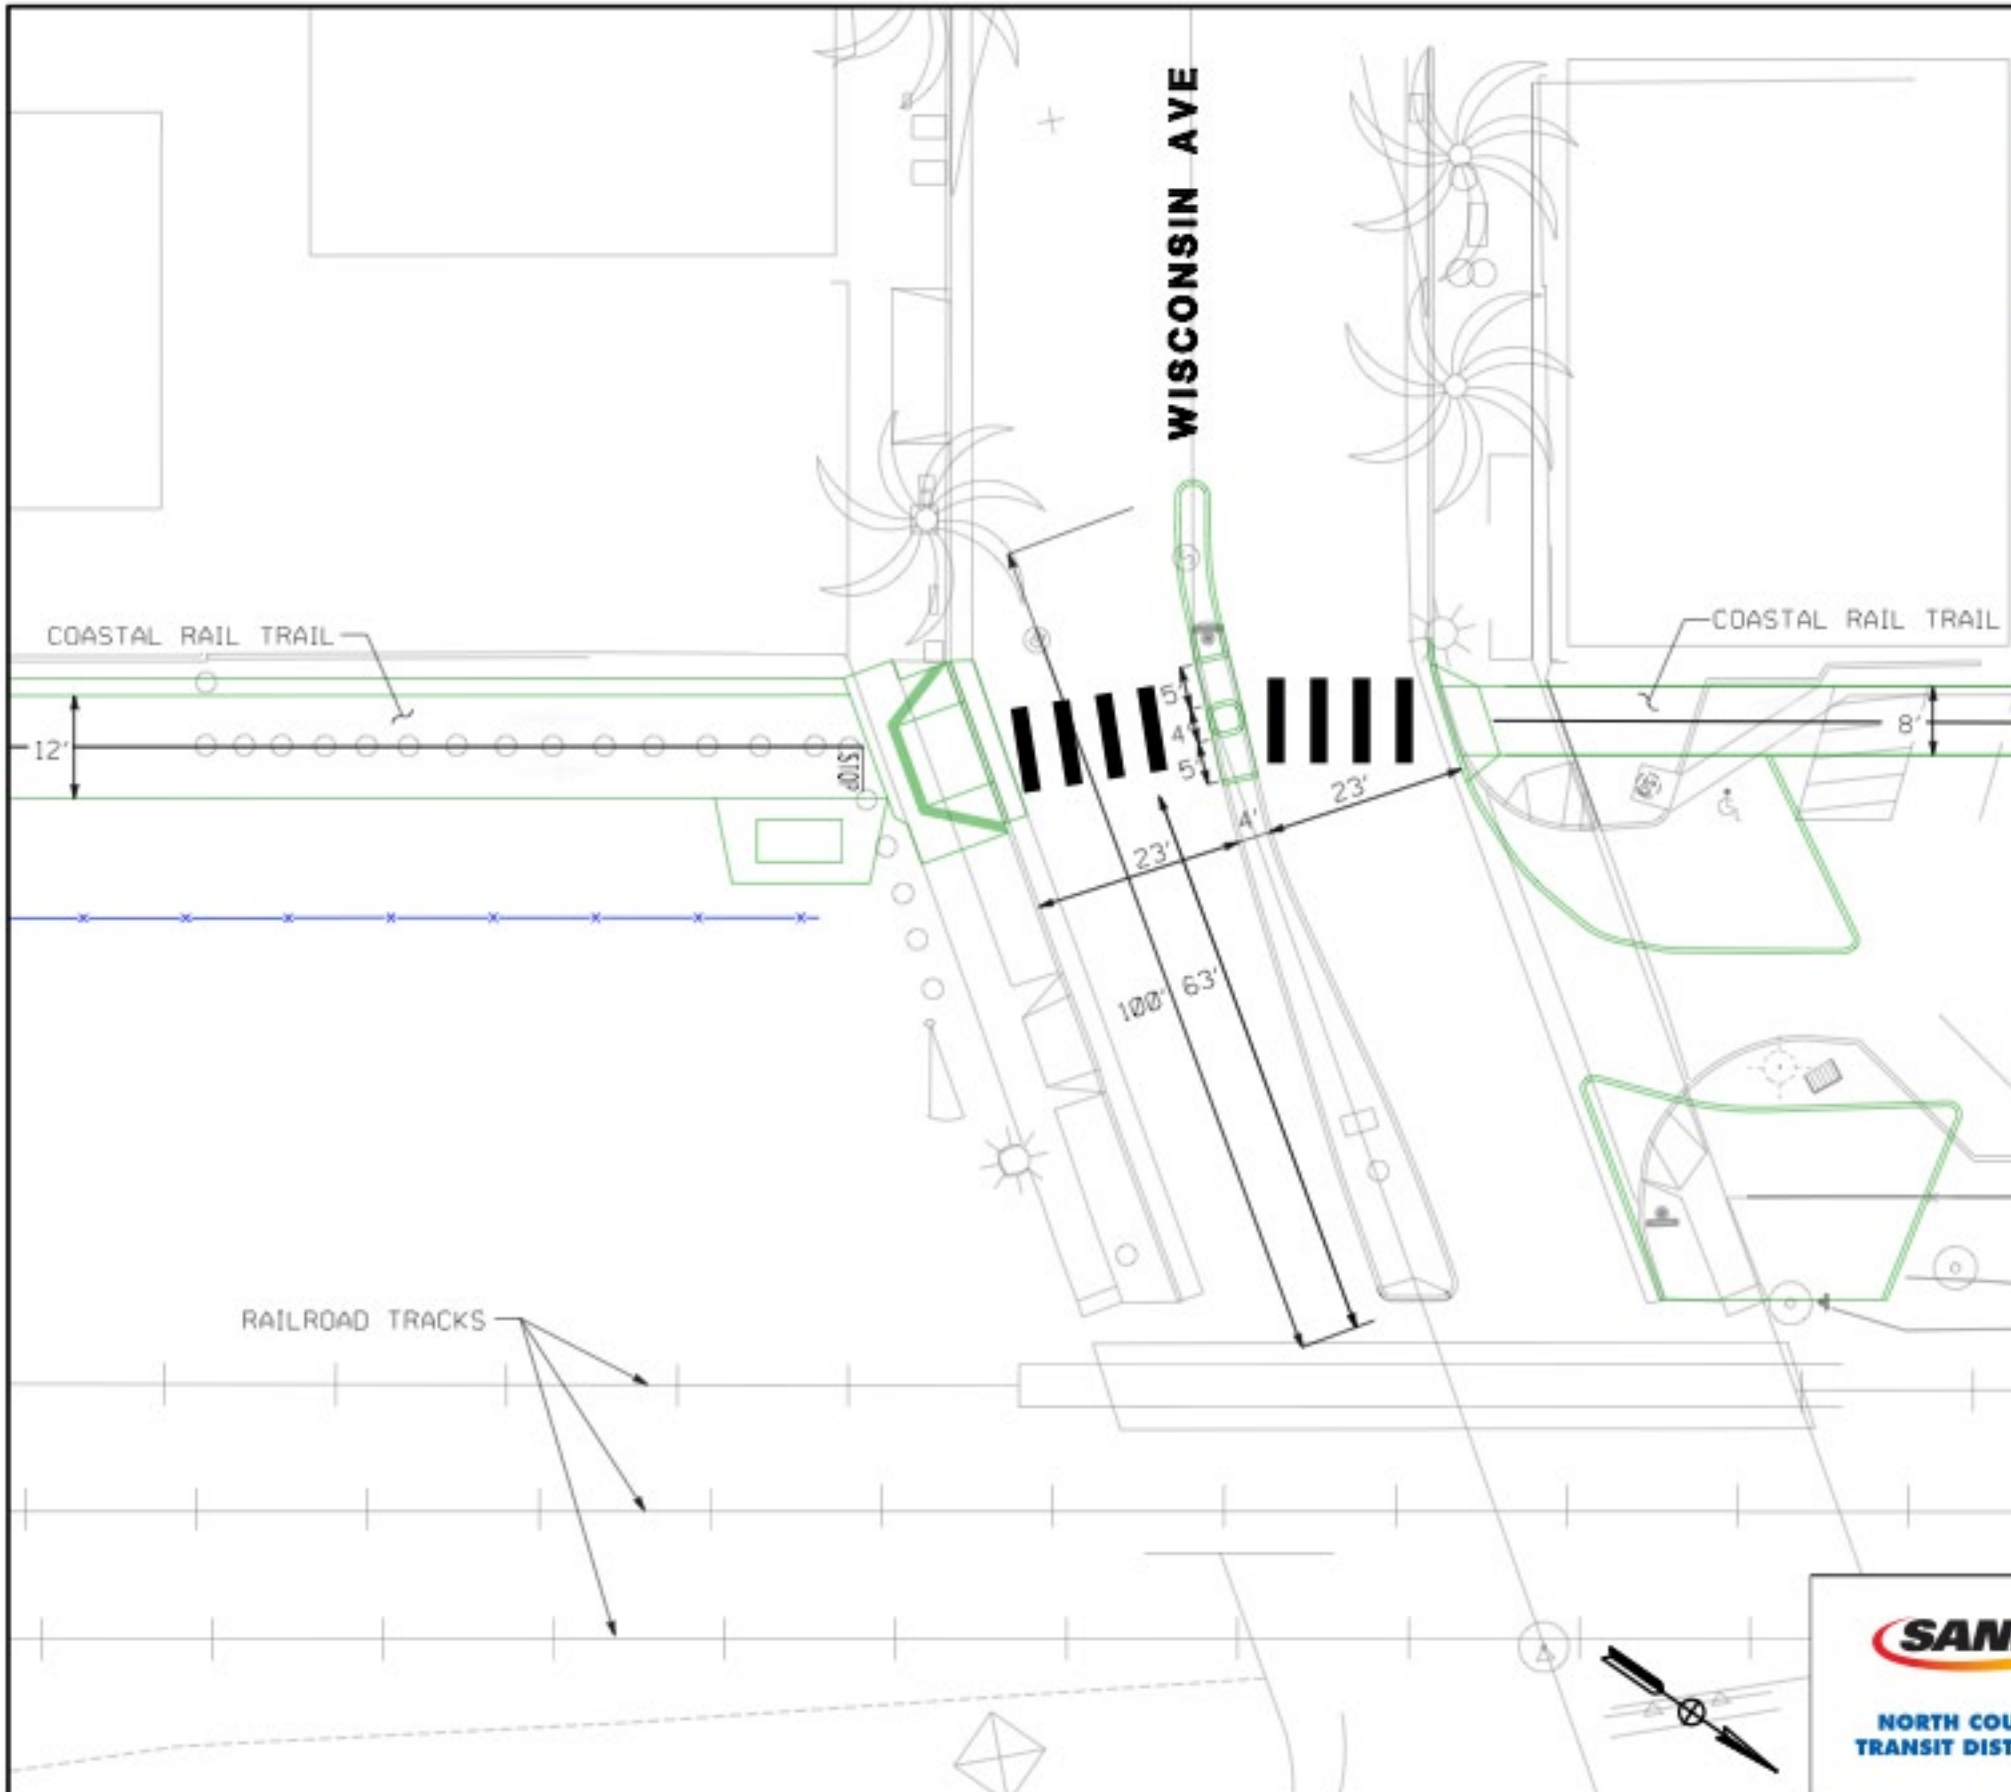

Wisconsin Avenue Street Crossing

VIEW OF MEDIAN LOOKING EAST (EXISTING)