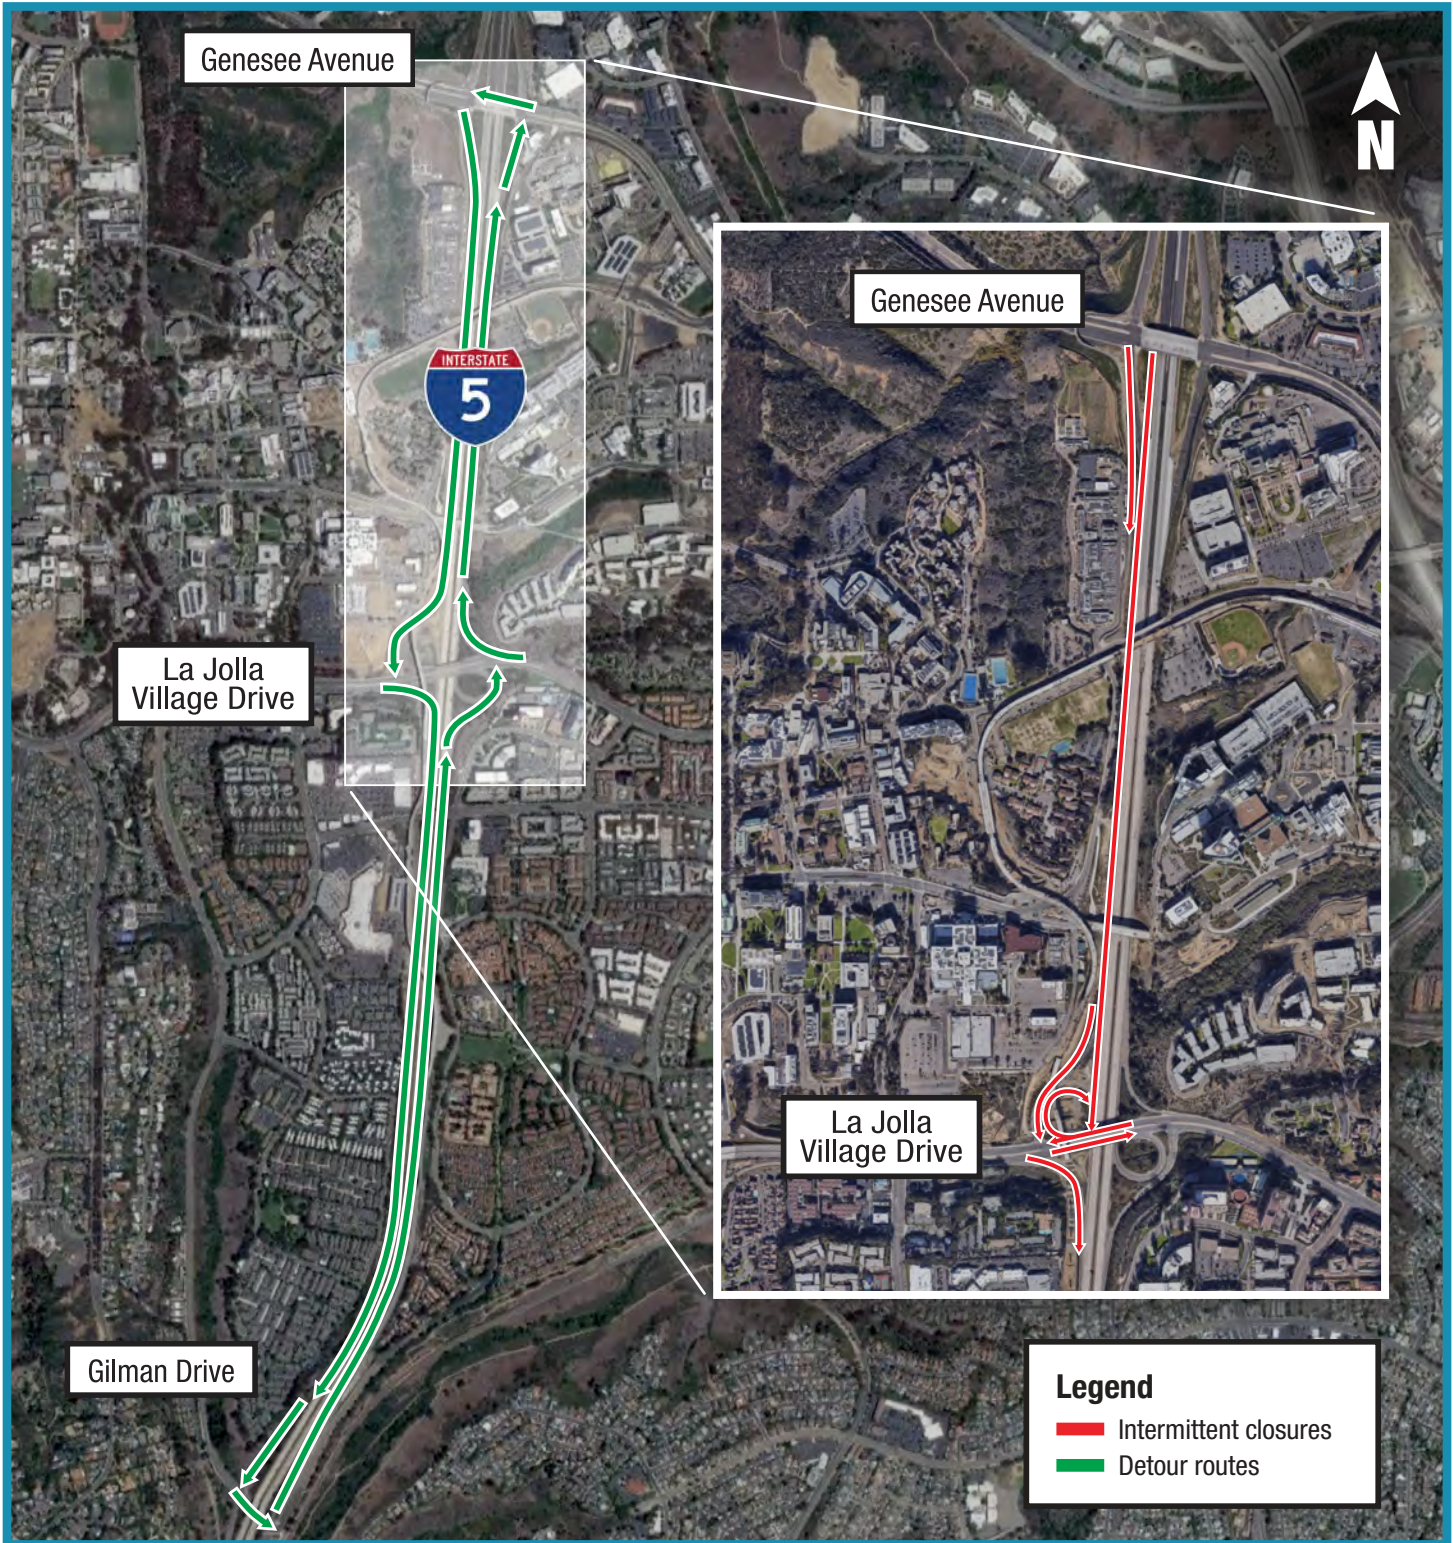

Work Area:

Si desea obtener información en español, por favor comuníquese al (619) 699-1950 o pio@sandag.org.

In compliance with the Americans with Disabilities Act (ADA), this document is available in alternate formats by contacting the SANDAG ADA Coordinator, the Director of Diversity and Equity, at (619) 699-1900 or (619) 699-1904 (TTY).