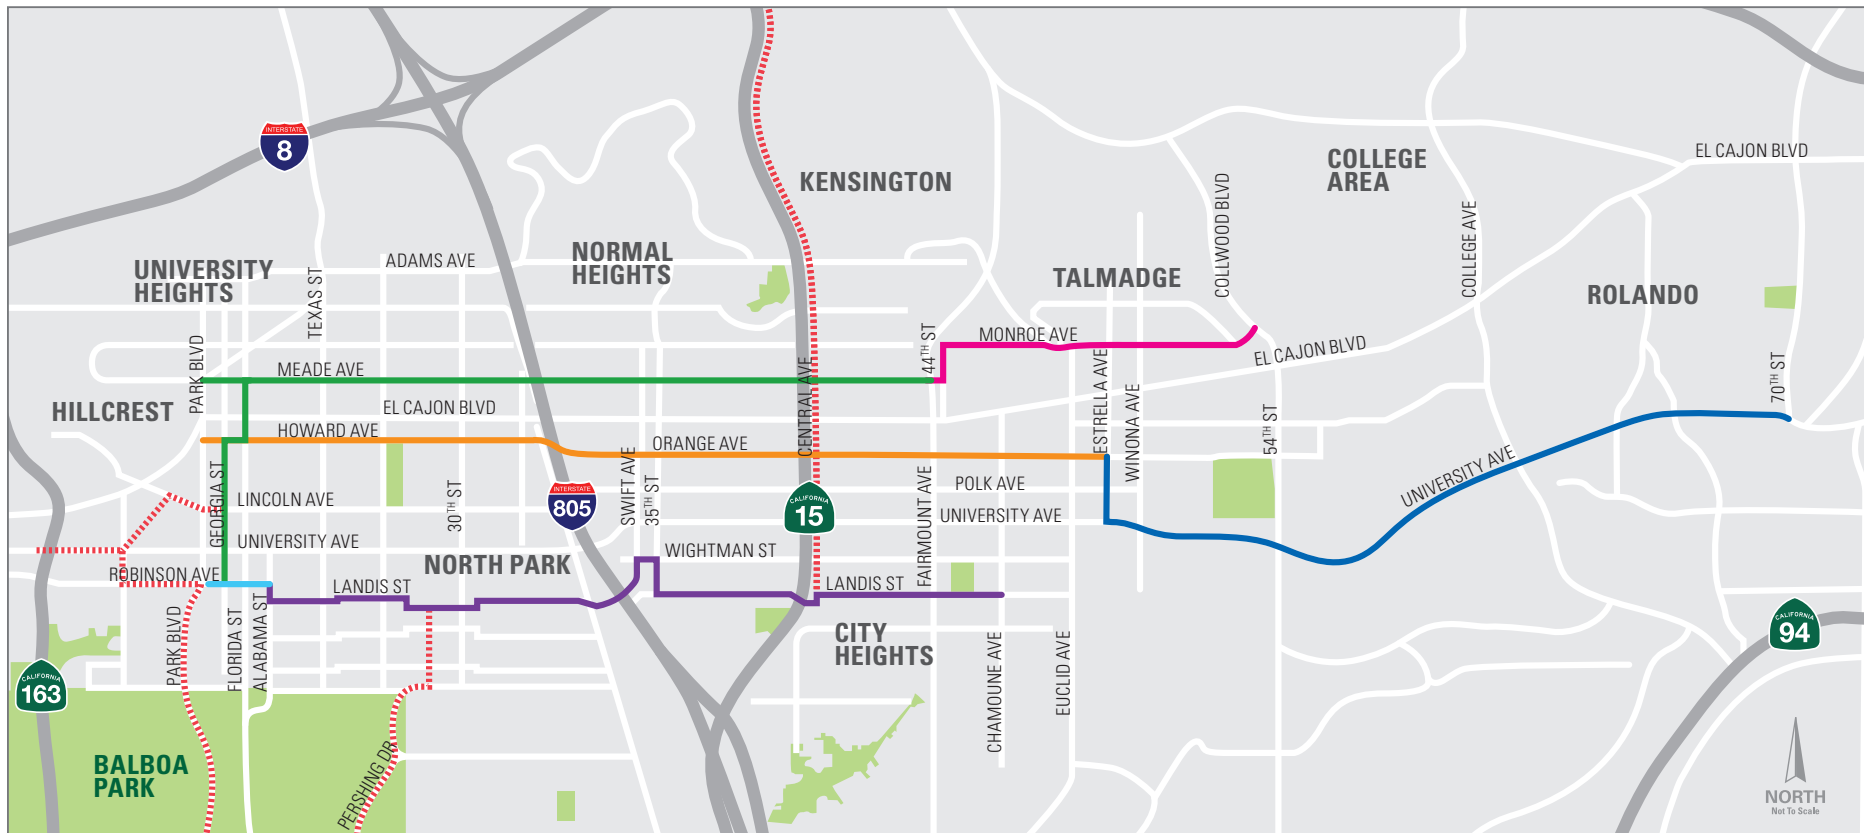

NORTH PARK | MID-CITY BIKEWAYS

LEGEND

- Proposed Georgia – Meade Bikeway
- Proposed Howard – Orange Bikeway
- Proposed Robinson Bikeway
- Proposed Monroe Bikeway
- Proposed University Bikeway
- Proposed Landis Bikeway
- Regional Bikeway Connections