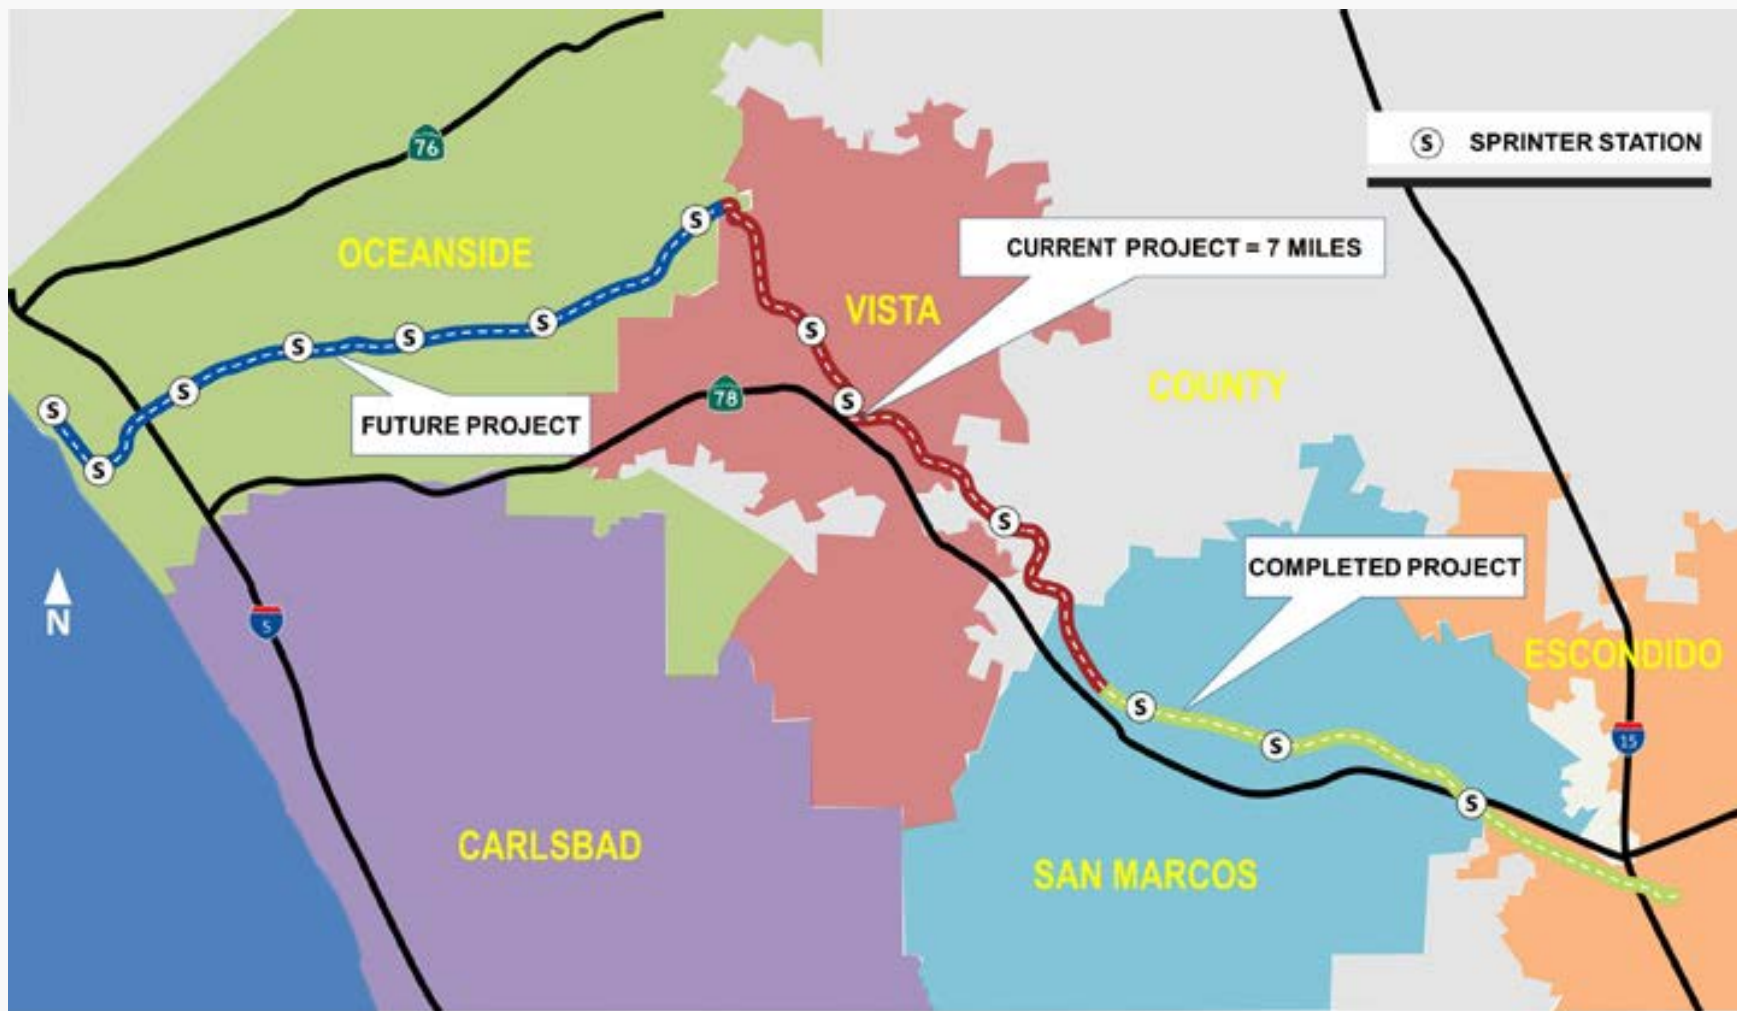

INLAND RAIL TRAIL

INLAND RAIL TRAIL PHASE 1 AND 2

TYPICAL CROSS SECTION N. PACIFIC ST. TO WOODLAND DR./YORK DR./S. SANTA FE AVE.

INLAND RAIL TRAIL PHASE 2B TO 3B

WOODLAND DR. TO CIVIC CENTER DR. TYPICAL CROSS SECTION B

INLAND RAIL TRAIL PHASE 3B TO 4

CIVIC CENTER DR. TO N. MELROSE DR. TYPICAL CROSS SECTION C