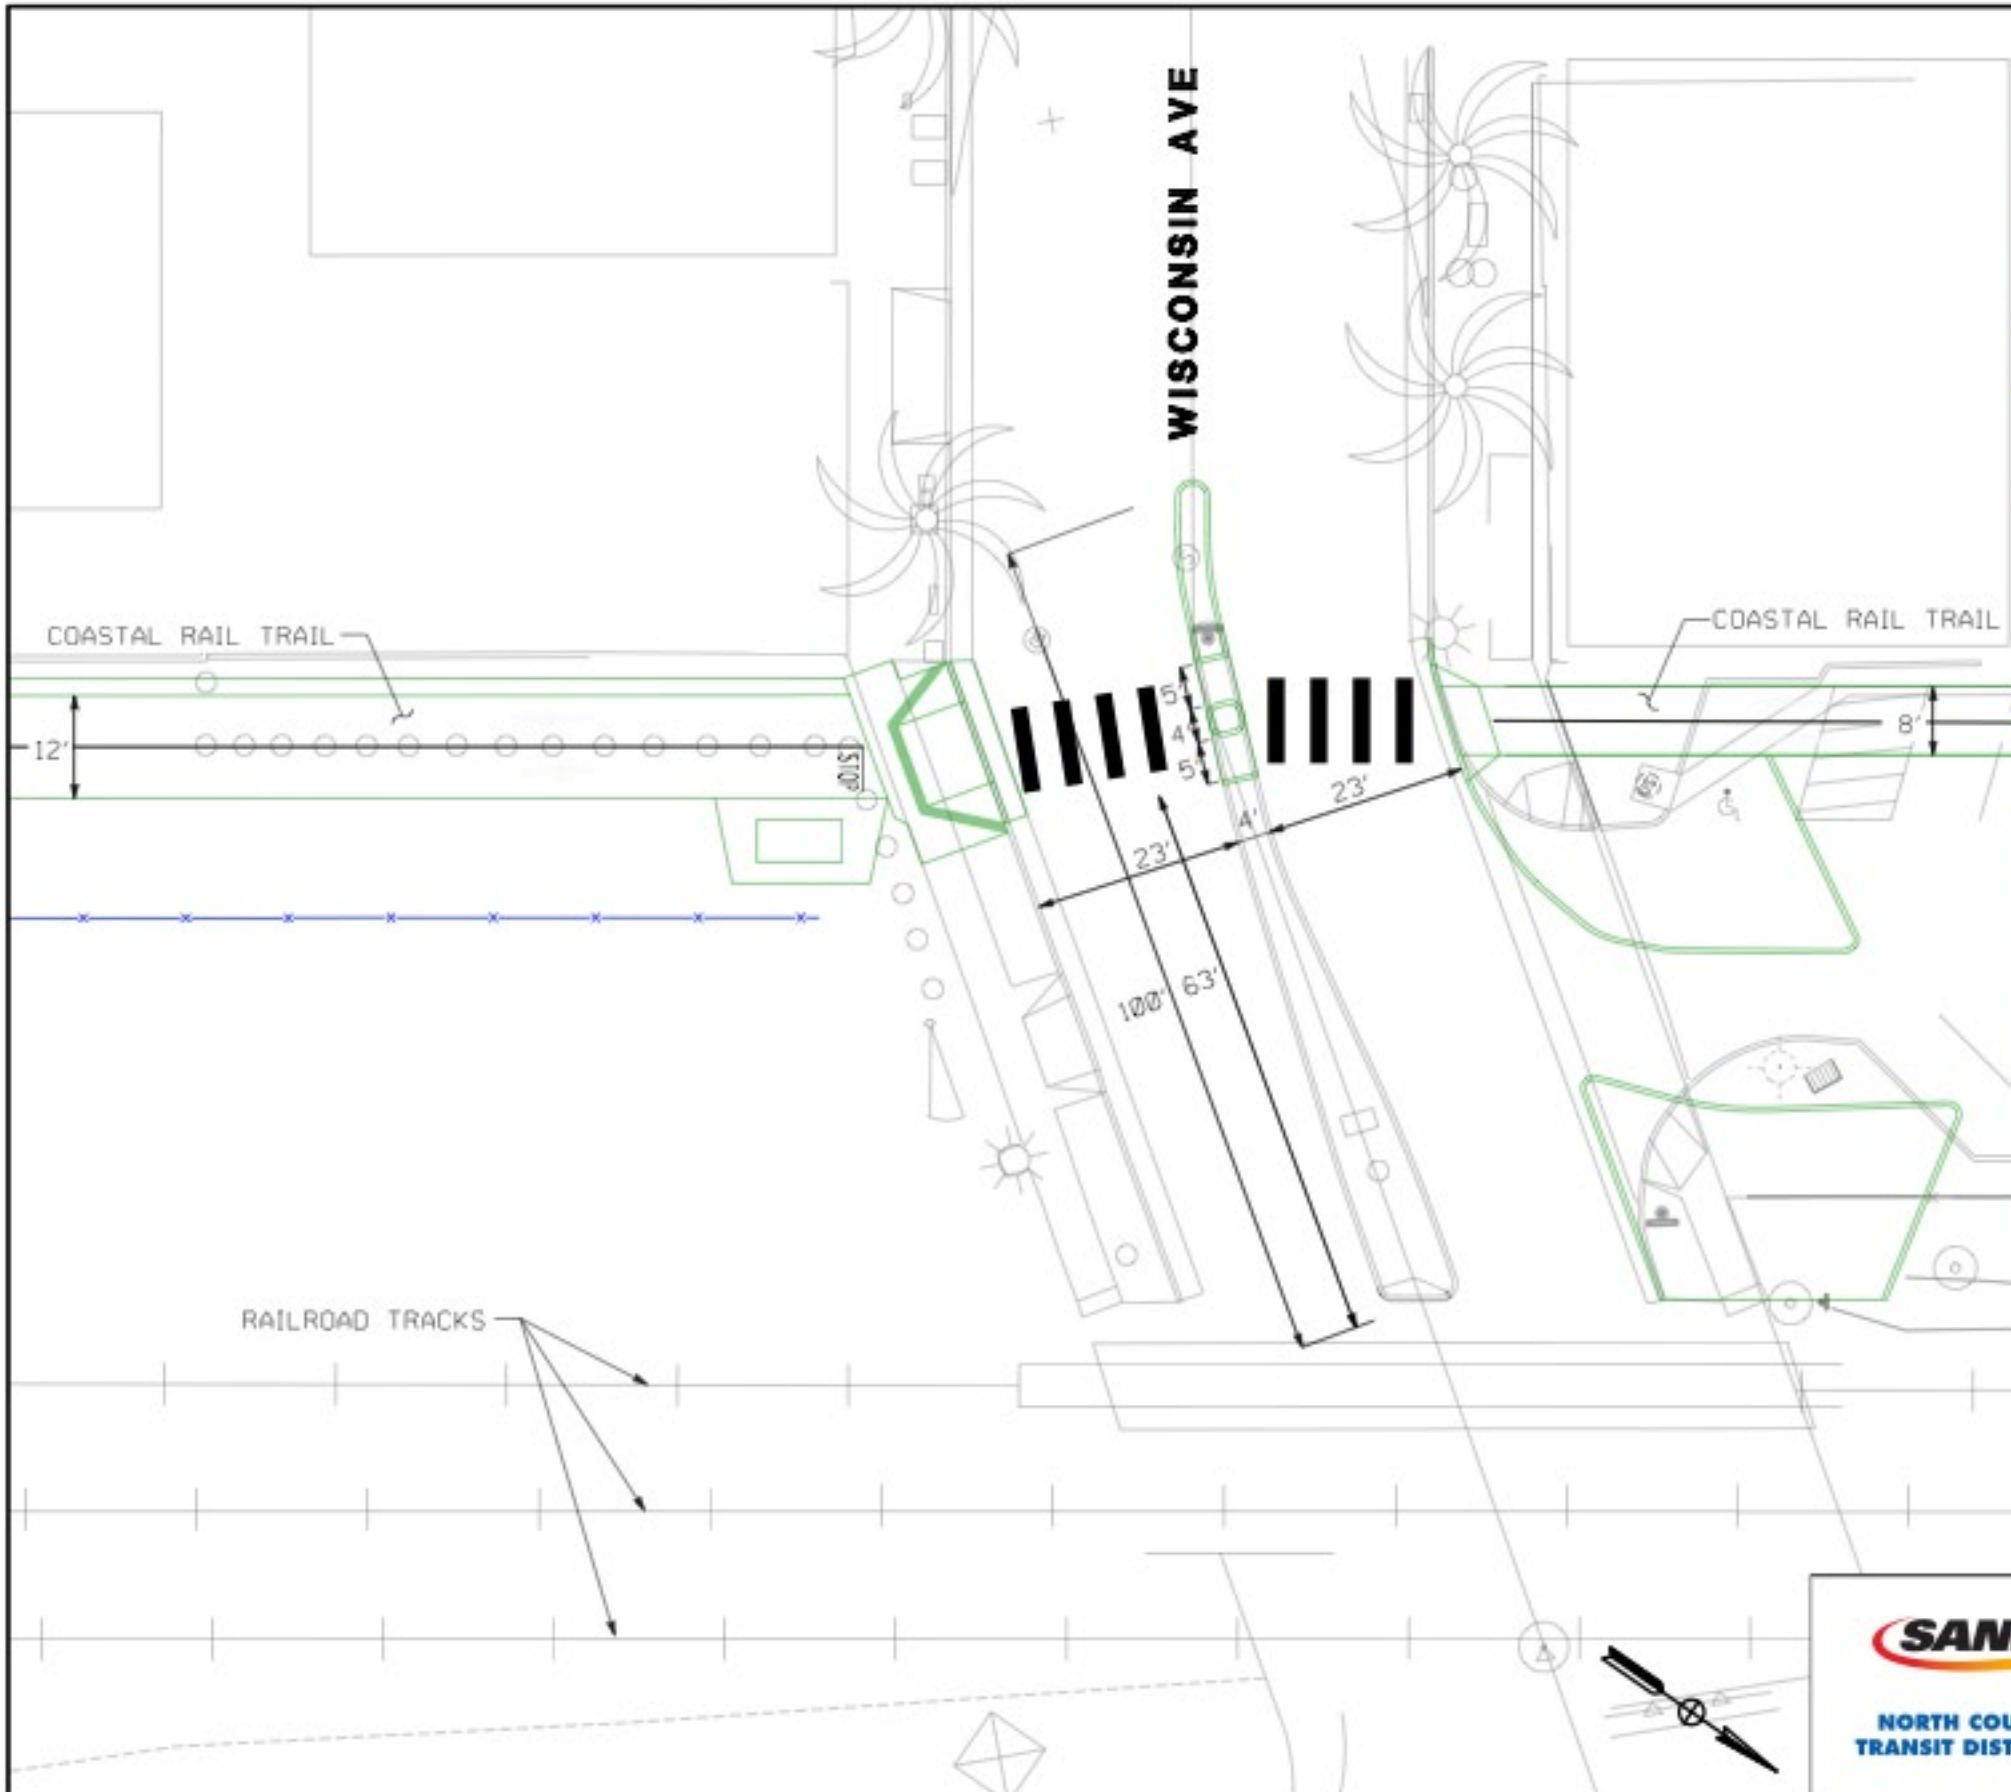

Coastal Rail Trail

Coastal Rail Trail – Oceanside Segment 2B

Typical Cross Section

Oceanside Boulevard Street Crossing

VIEW OF MEDIAN LOOKING WEST (EXISTING)

VIEW OF MEDIAN LOOKING WEST (PROPOSED)

NORTH COUNTY
TRANSIT DISTRICT

**COASTAL RAIL TRAIL
OCEANSIDE BLVD
CROSSING EXHIBIT**

DATE PREPARED:

06 / 12 / 2012

Wisconsin Avenue Street Crossing

VIEW OF MEDIAN LOOKING EAST (EXISTING)

VIEW OF MEDIAN LOOKING EAST (PROPOSED)

NORTH COUNTY
TRANSIT DISTRICT

COASTAL RAIL TRAIL
WISCONSIN AVE
CROSSING EXHIBIT

DATE PREPARED:

06 / 12 / 2012