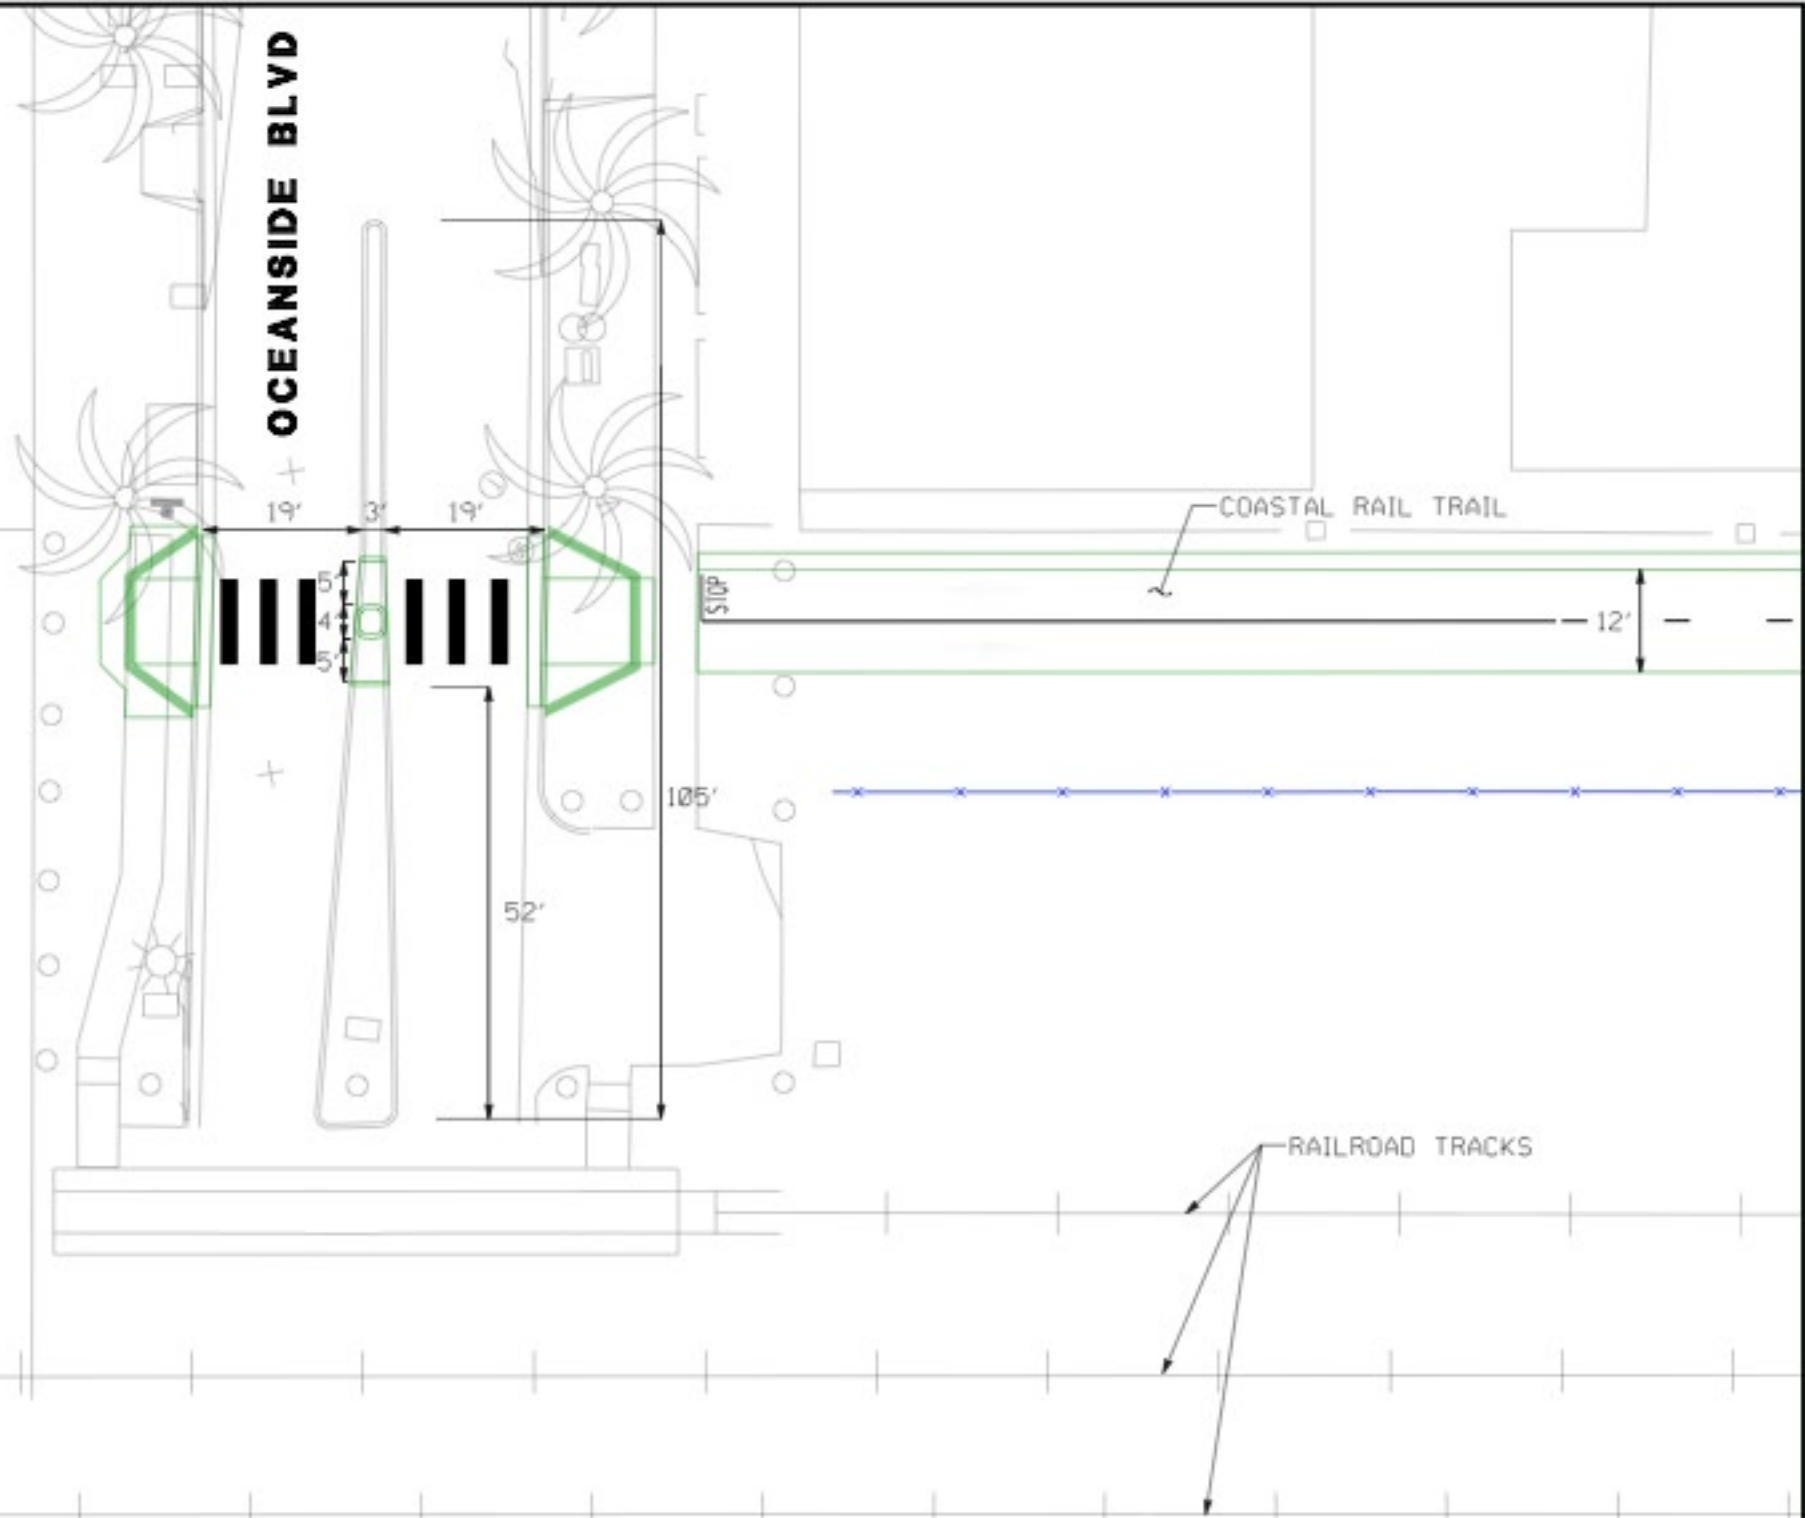

Coastal Rail Trail

Coastal Rail Trail – Oceanside Segment 2B

**CITY OF OCEANSIDE
COASTAL RAIL TRAIL**
DATE PREPARED:
08 / 12 / 2012

Typical Cross Section

Oceanside Boulevard Street Crossing

VIEW OF MEDIAN LOOKING WEST (EXISTING)

VIEW OF MEDIAN LOOKING WEST (PROPOSED)

NORTH COUNTY
TRANSIT DISTRICT

**COASTAL RAIL TRAIL
OCEANSIDE BLVD
CROSSING EXHIBIT**

DATE PREPARED:

06 / 12 / 2012

Wisconsin Avenue Street Crossing

VIEW OF MEDIAN LOOKING EAST (EXISTING)

VIEW OF MEDIAN LOOKING EAST (PROPOSED)

**NORTH COUNTY
TRANSIT DISTRICT**

**COASTAL RAIL TRAIL
WISCONSIN AVE
CROSSING EXHIBIT**

DATE PREPARED:

06 / 12 / 2012