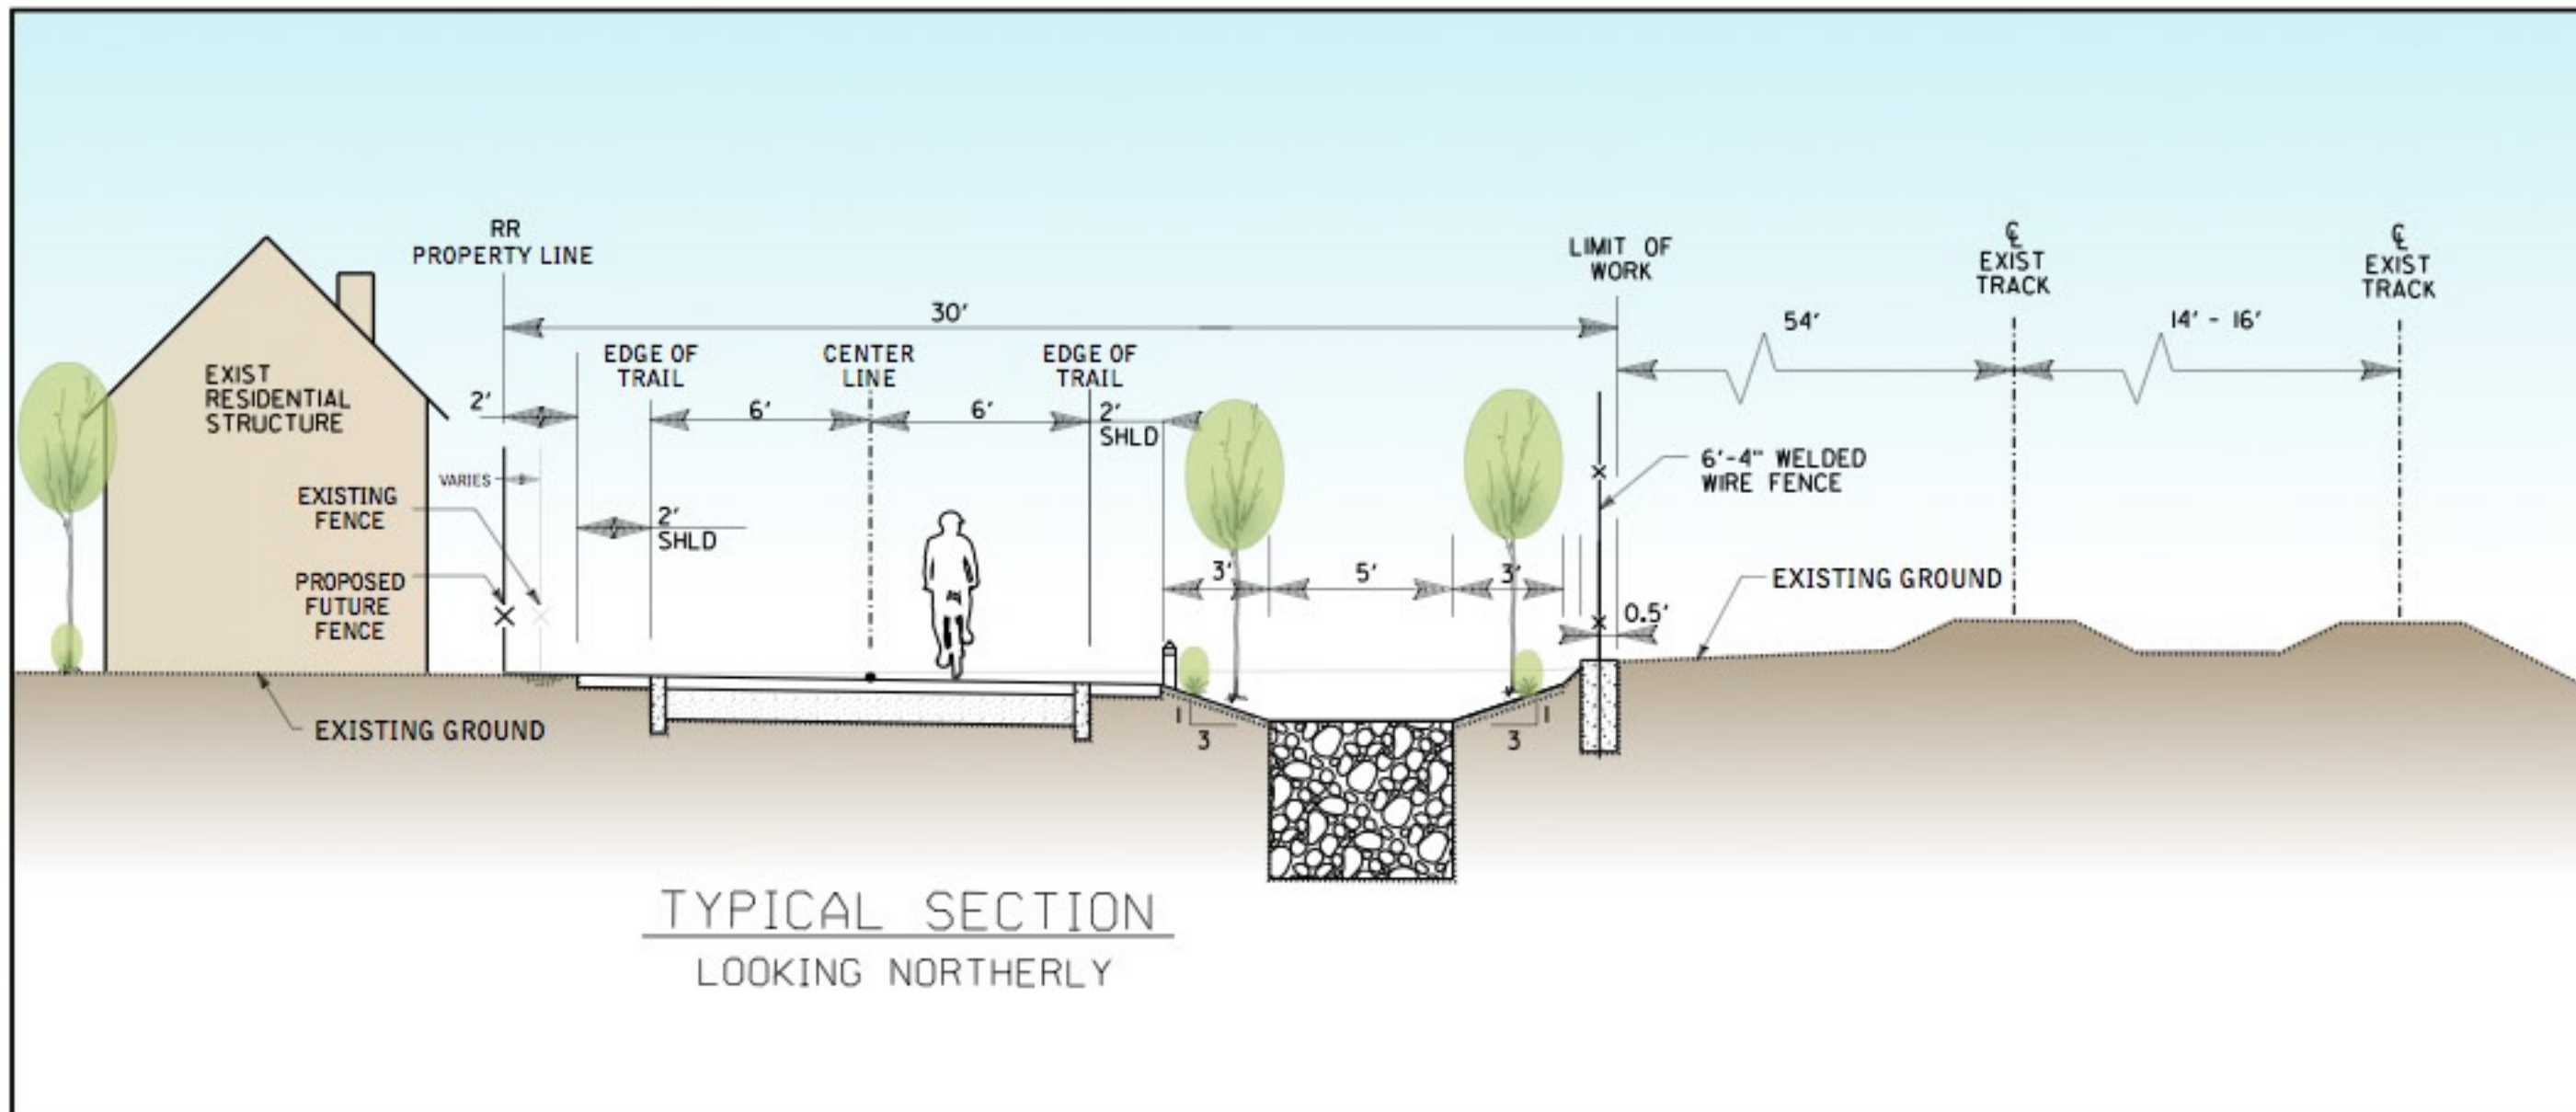

Coastal Rail Trail

Coastal Rail Trail – Oceanside Segment 2B

**CITY OF OCEANSIDE
COASTAL RAIL TRAIL**
DATE PREPARED:
08 / 12 / 2012

Typical Cross Section

Oceanside Boulevard Street Crossing

VIEW OF MEDIAN LOOKING WEST (EXISTING)

VIEW OF MEDIAN LOOKING WEST (PROPOSED)

NORTH COUNTY
TRANSIT DISTRICT

**COASTAL RAIL TRAIL
OCEANSIDE BLVD
CROSSING EXHIBIT**

DATE PREPARED:

06 / 12 / 2012

Wisconsin Avenue Street Crossing

VIEW OF MEDIAN LOOKING EAST (EXISTING)

VIEW OF MEDIAN LOOKING EAST (PROPOSED)

**NORTH COUNTY
TRANSIT DISTRICT**

**COASTAL RAIL TRAIL
WISCONSIN AVE
CROSSING EXHIBIT**

DATE PREPARED:

06 / 12 / 2012