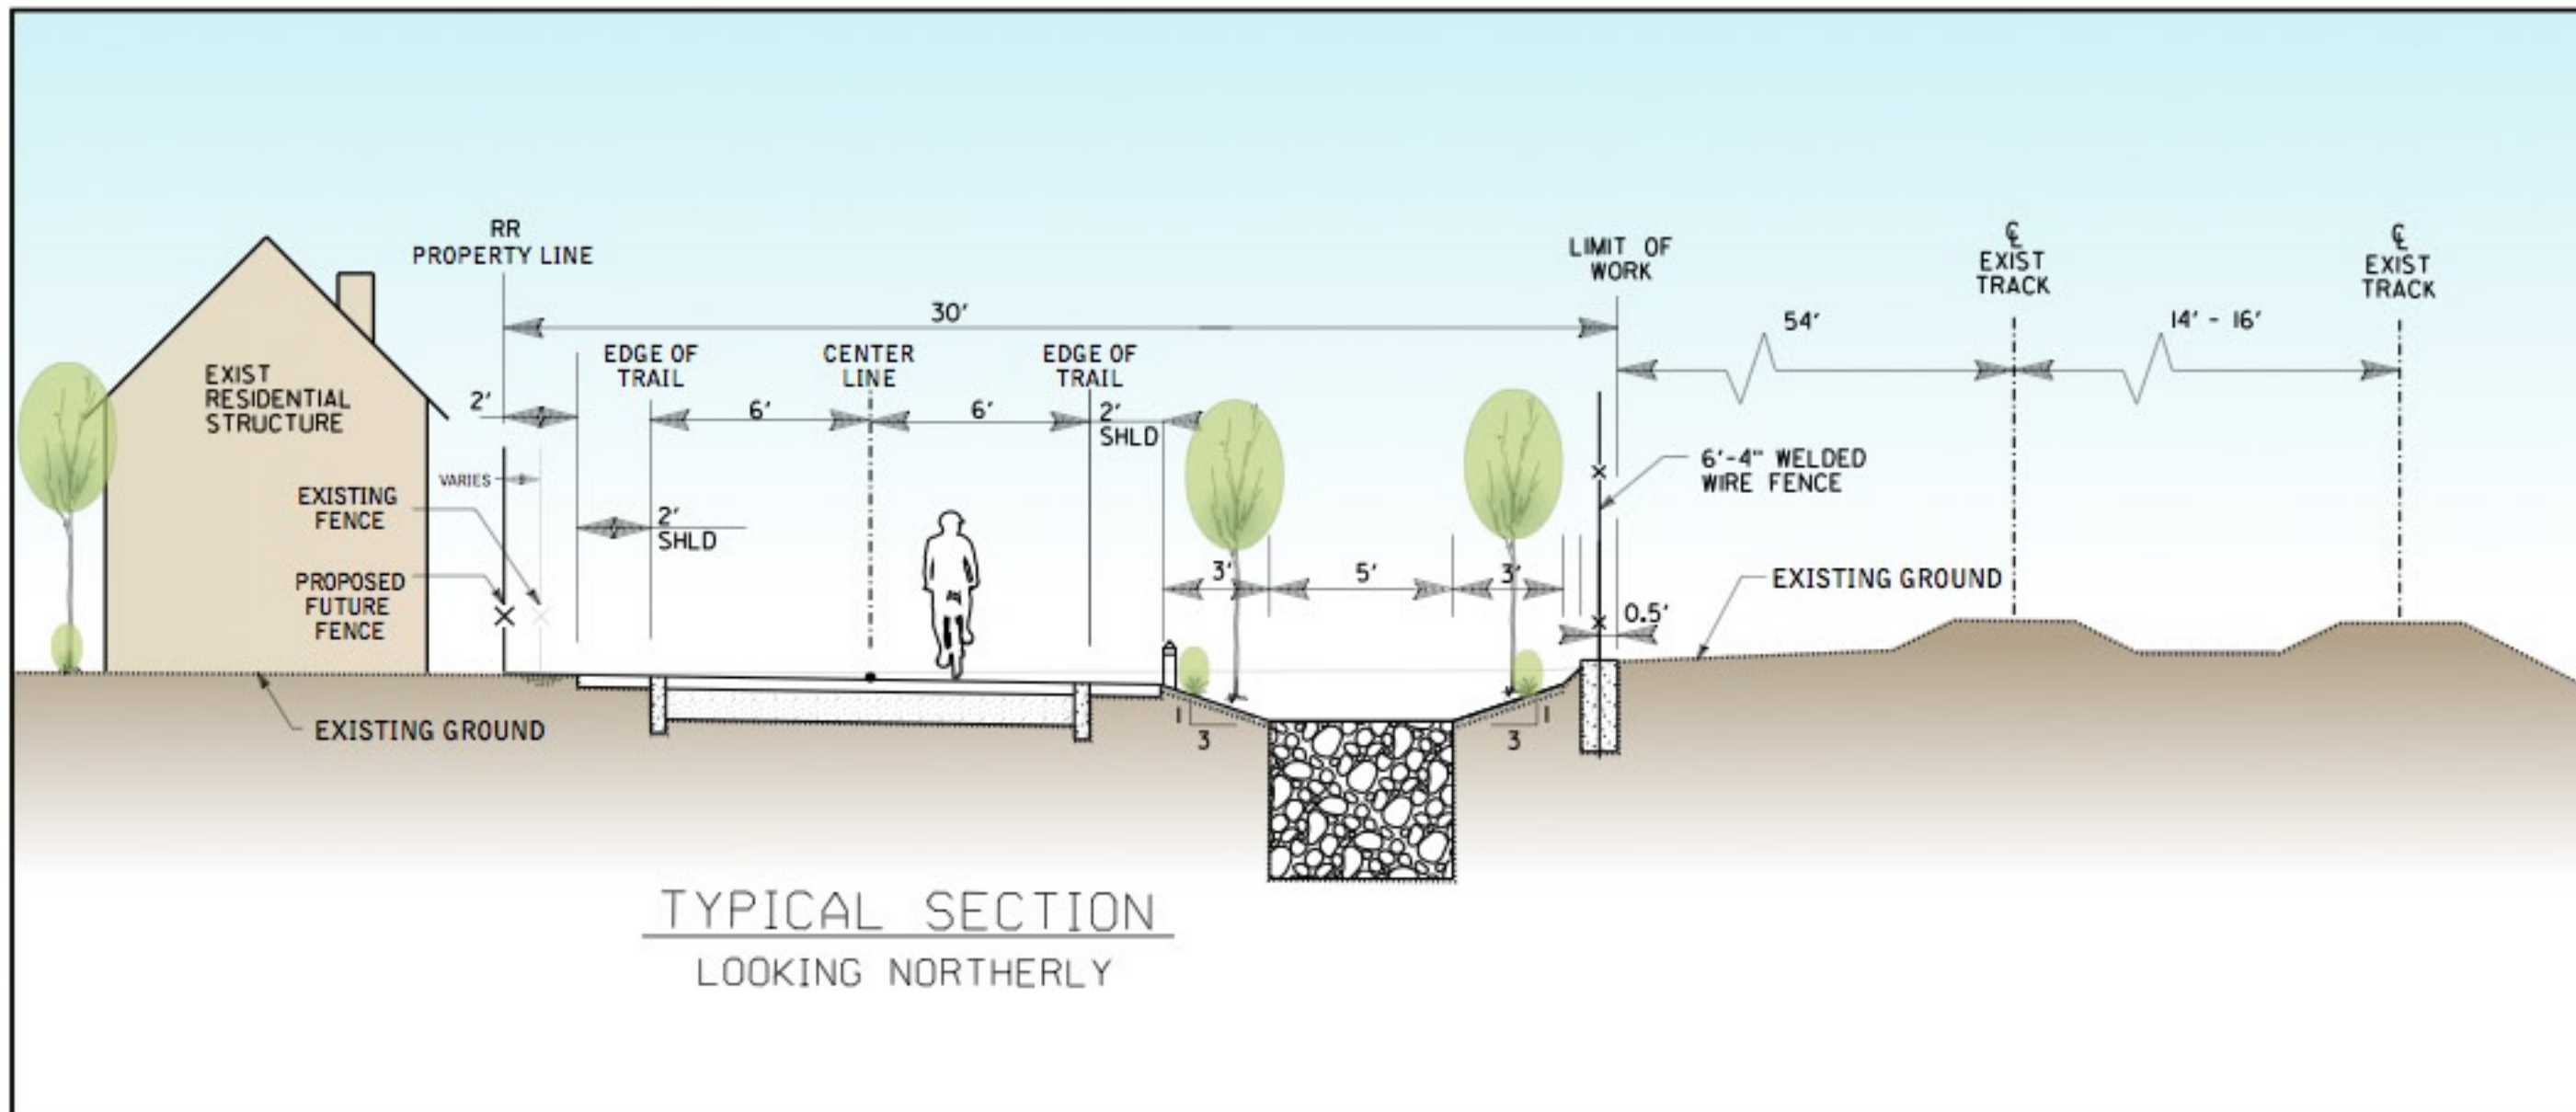

Coastal Rail Trail

Coastal Rail Trail – Oceanside Segment 2B

Typical Cross Section

Oceanside Boulevard Street Crossing

VIEW OF MEDIAN LOOKING WEST (EXISTING)

VIEW OF MEDIAN LOOKING WEST (PROPOSED)

NORTH COUNTY
TRANSIT DISTRICT

**COASTAL RAIL TRAIL
OCEANSIDE BLVD
CROSSING EXHIBIT**

DATE PREPARED:

06 / 12 / 2012

Wisconsin Avenue Street Crossing

VIEW OF MEDIAN LOOKING EAST (EXISTING)

VIEW OF MEDIAN LOOKING EAST (PROPOSED)

**NORTH COUNTY
TRANSIT DISTRICT**

**COASTAL RAIL TRAIL
WISCONSIN AVE
CROSSING EXHIBIT**

DATE PREPARED:

06 / 12 / 2012