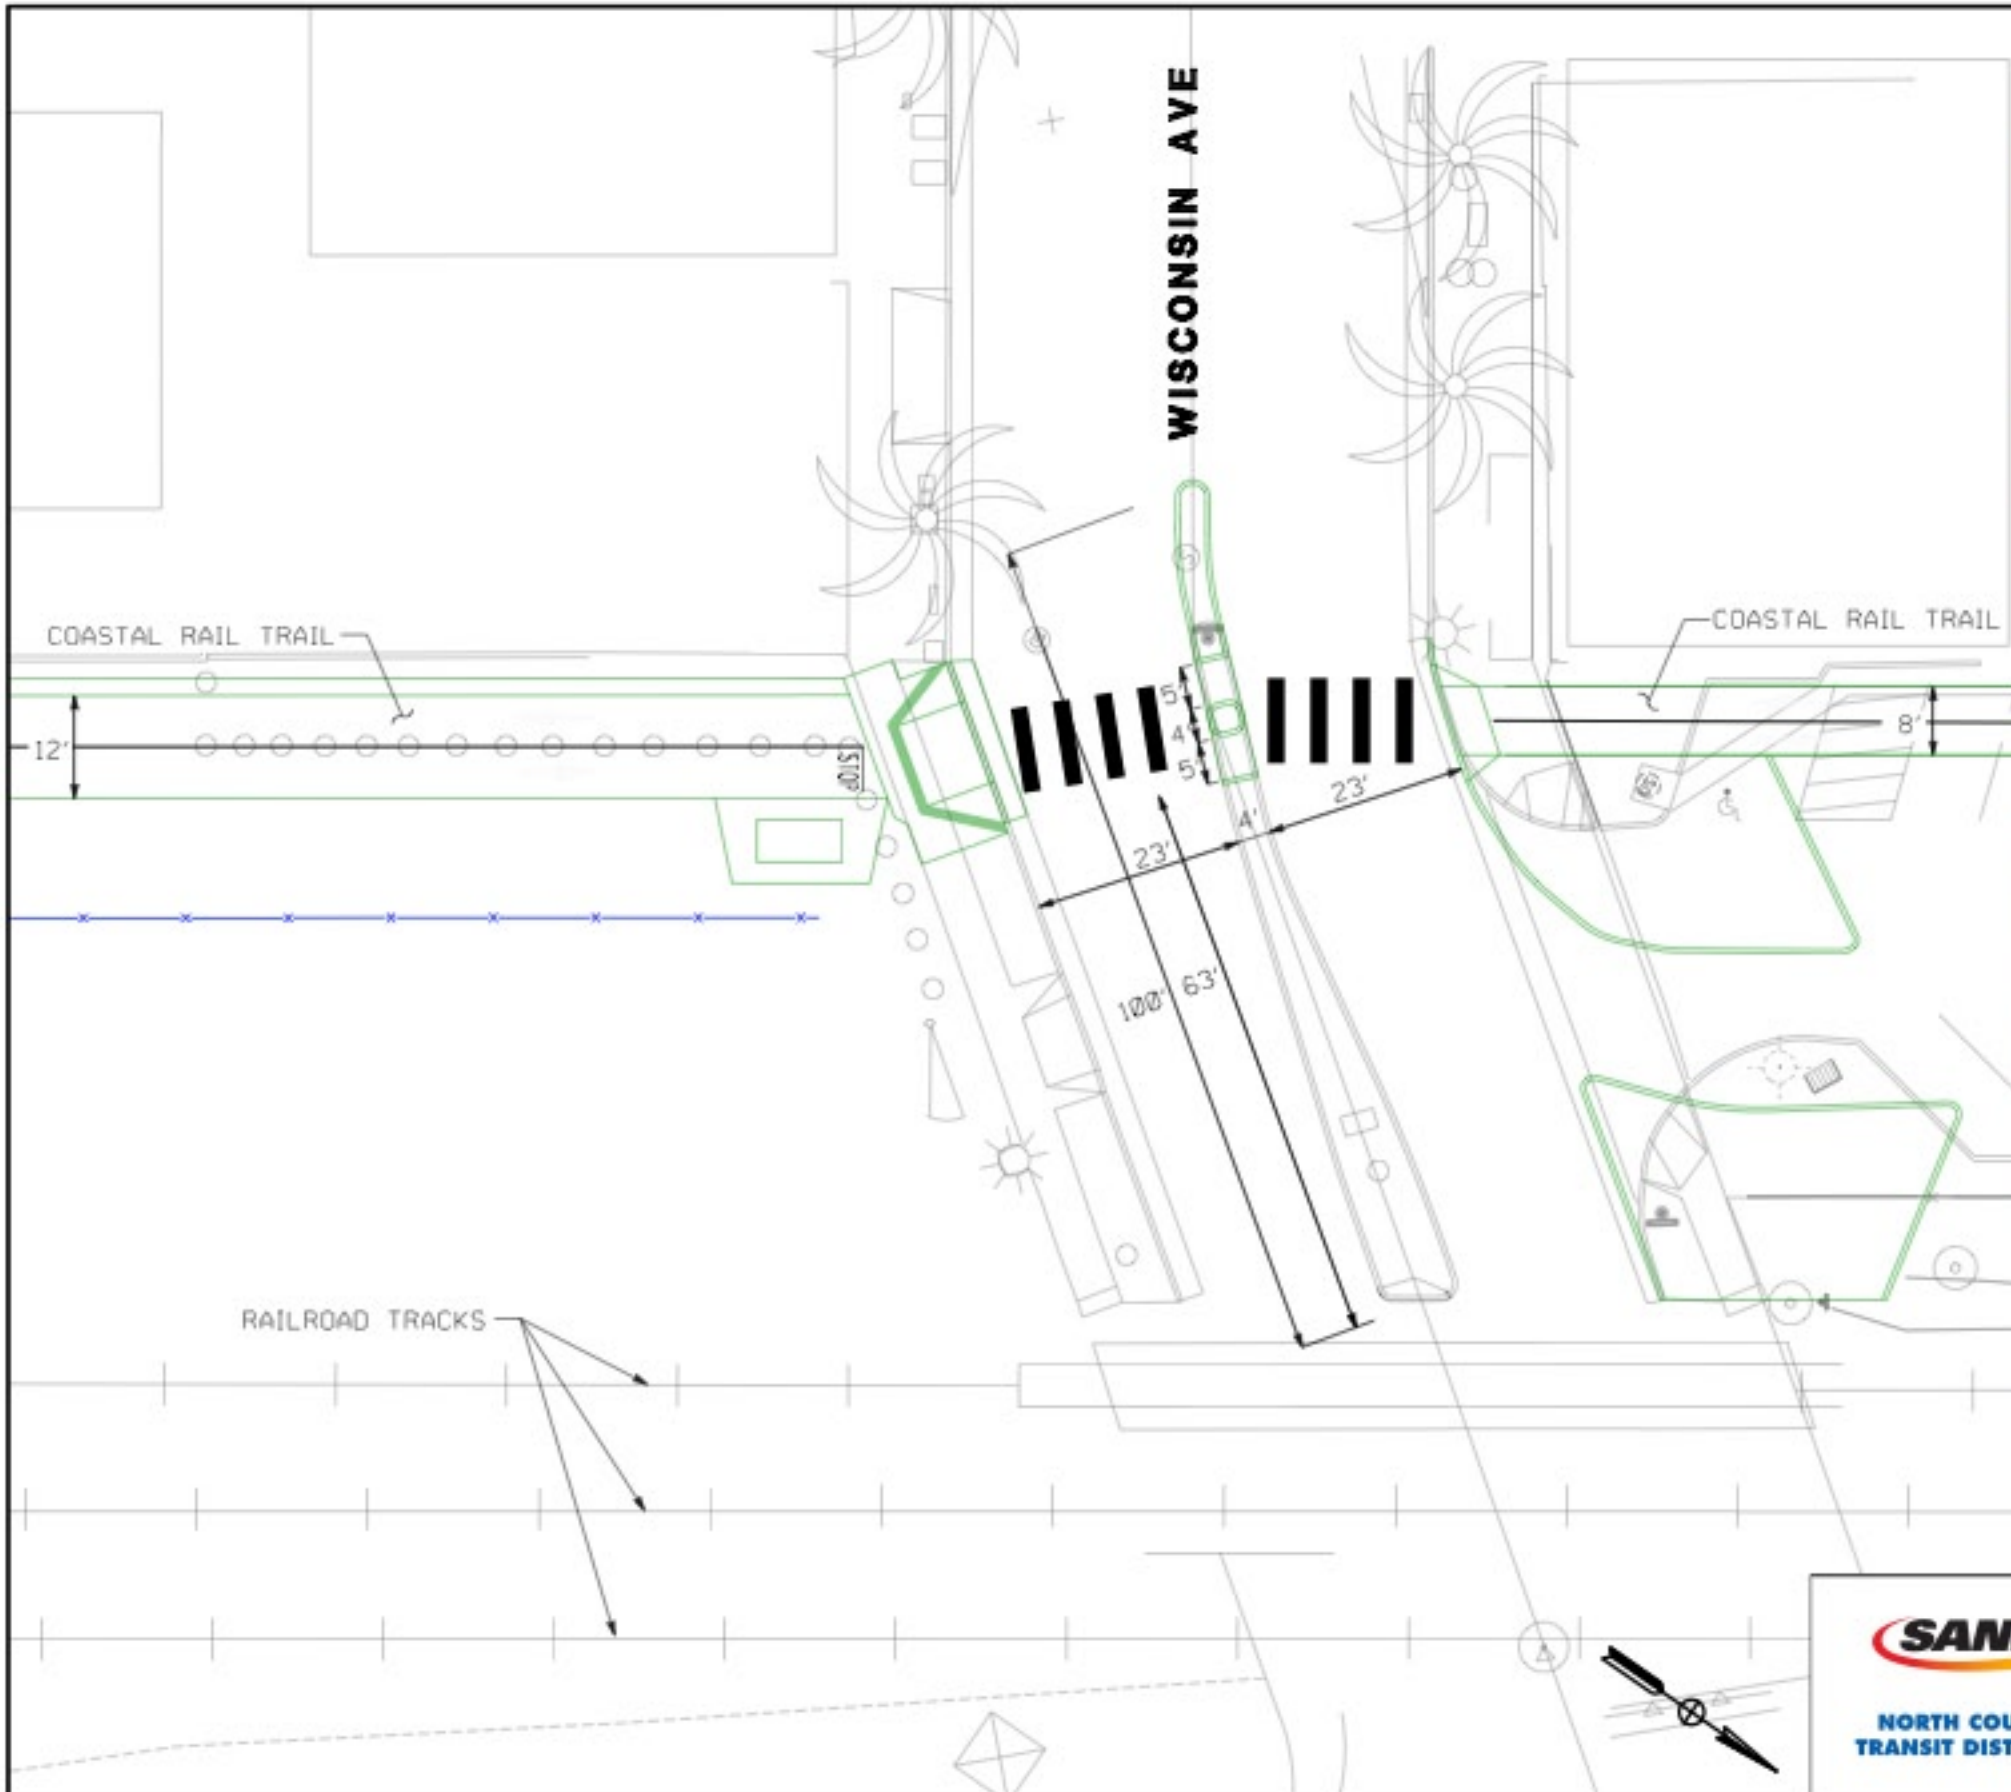

Coastal Rail Trail

Coastal Rail Trail – Oceanside Segment 2B

**CITY OF OCEANSIDE
COASTAL RAIL TRAIL**
DATE PREPARED:
08 / 12 / 2012

Typical Cross Section

Oceanside Boulevard Street Crossing

VIEW OF MEDIAN LOOKING WEST (EXISTING)

VIEW OF MEDIAN LOOKING WEST (PROPOSED)

NORTH COUNTY
TRANSIT DISTRICT

**COASTAL RAIL TRAIL
OCEANSIDE BLVD
CROSSING EXHIBIT**

DATE PREPARED:

06 / 12 / 2012

Wisconsin Avenue Street Crossing

VIEW OF MEDIAN LOOKING EAST (EXISTING)

VIEW OF MEDIAN LOOKING EAST (PROPOSED)

**NORTH COUNTY
TRANSIT DISTRICT**

**COASTAL RAIL TRAIL
WISCONSIN AVE
CROSSING EXHIBIT**

DATE PREPARED:

06 / 12 / 2012