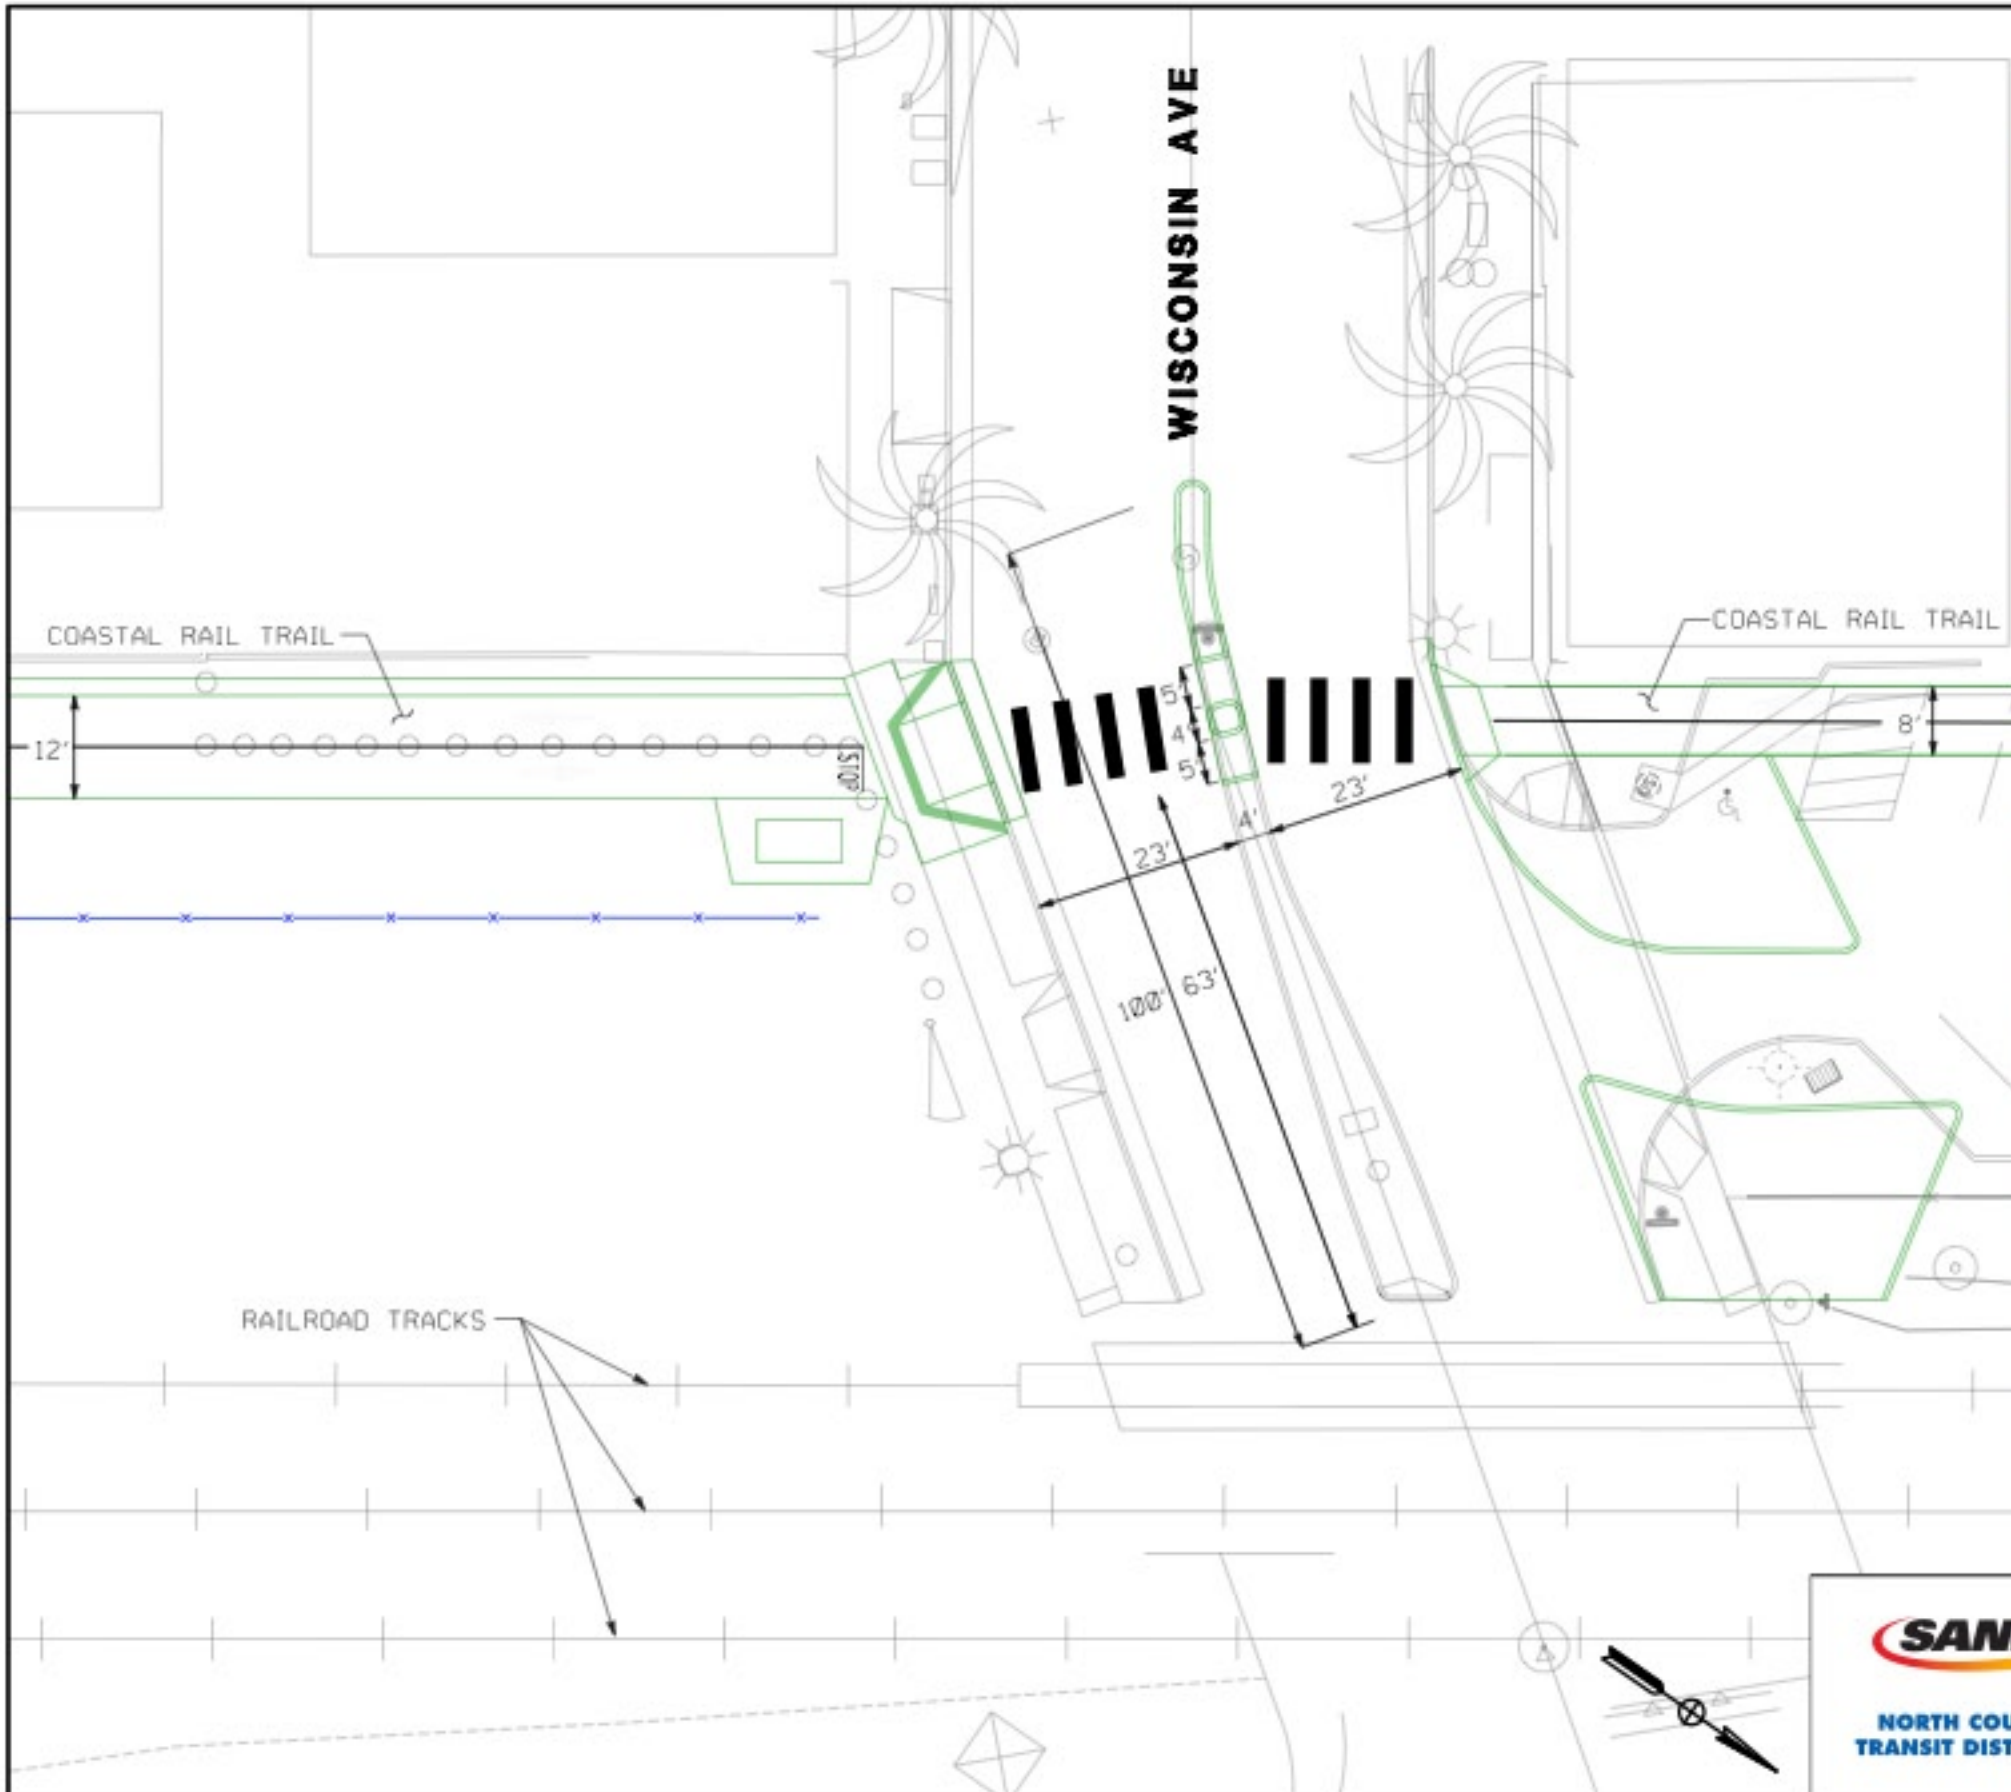

Coastal Rail Trail

Coastal Rail Trail – Oceanside Segment 2B

Typical Cross Section

Oceanside Boulevard Street Crossing

VIEW OF MEDIAN LOOKING WEST (EXISTING)

VIEW OF MEDIAN LOOKING WEST (PROPOSED)

NORTH COUNTY
TRANSIT DISTRICT

**COASTAL RAIL TRAIL
OCEANSIDE BLVD
CROSSING EXHIBIT**

DATE PREPARED:

06 / 12 / 2012

Wisconsin Avenue Street Crossing

VIEW OF MEDIAN LOOKING EAST (EXISTING)

VIEW OF MEDIAN LOOKING EAST (PROPOSED)

**NORTH COUNTY
TRANSIT DISTRICT**

**COASTAL RAIL TRAIL
WISCONSIN AVE
CROSSING EXHIBIT**

DATE PREPARED:

06 / 12 / 2012