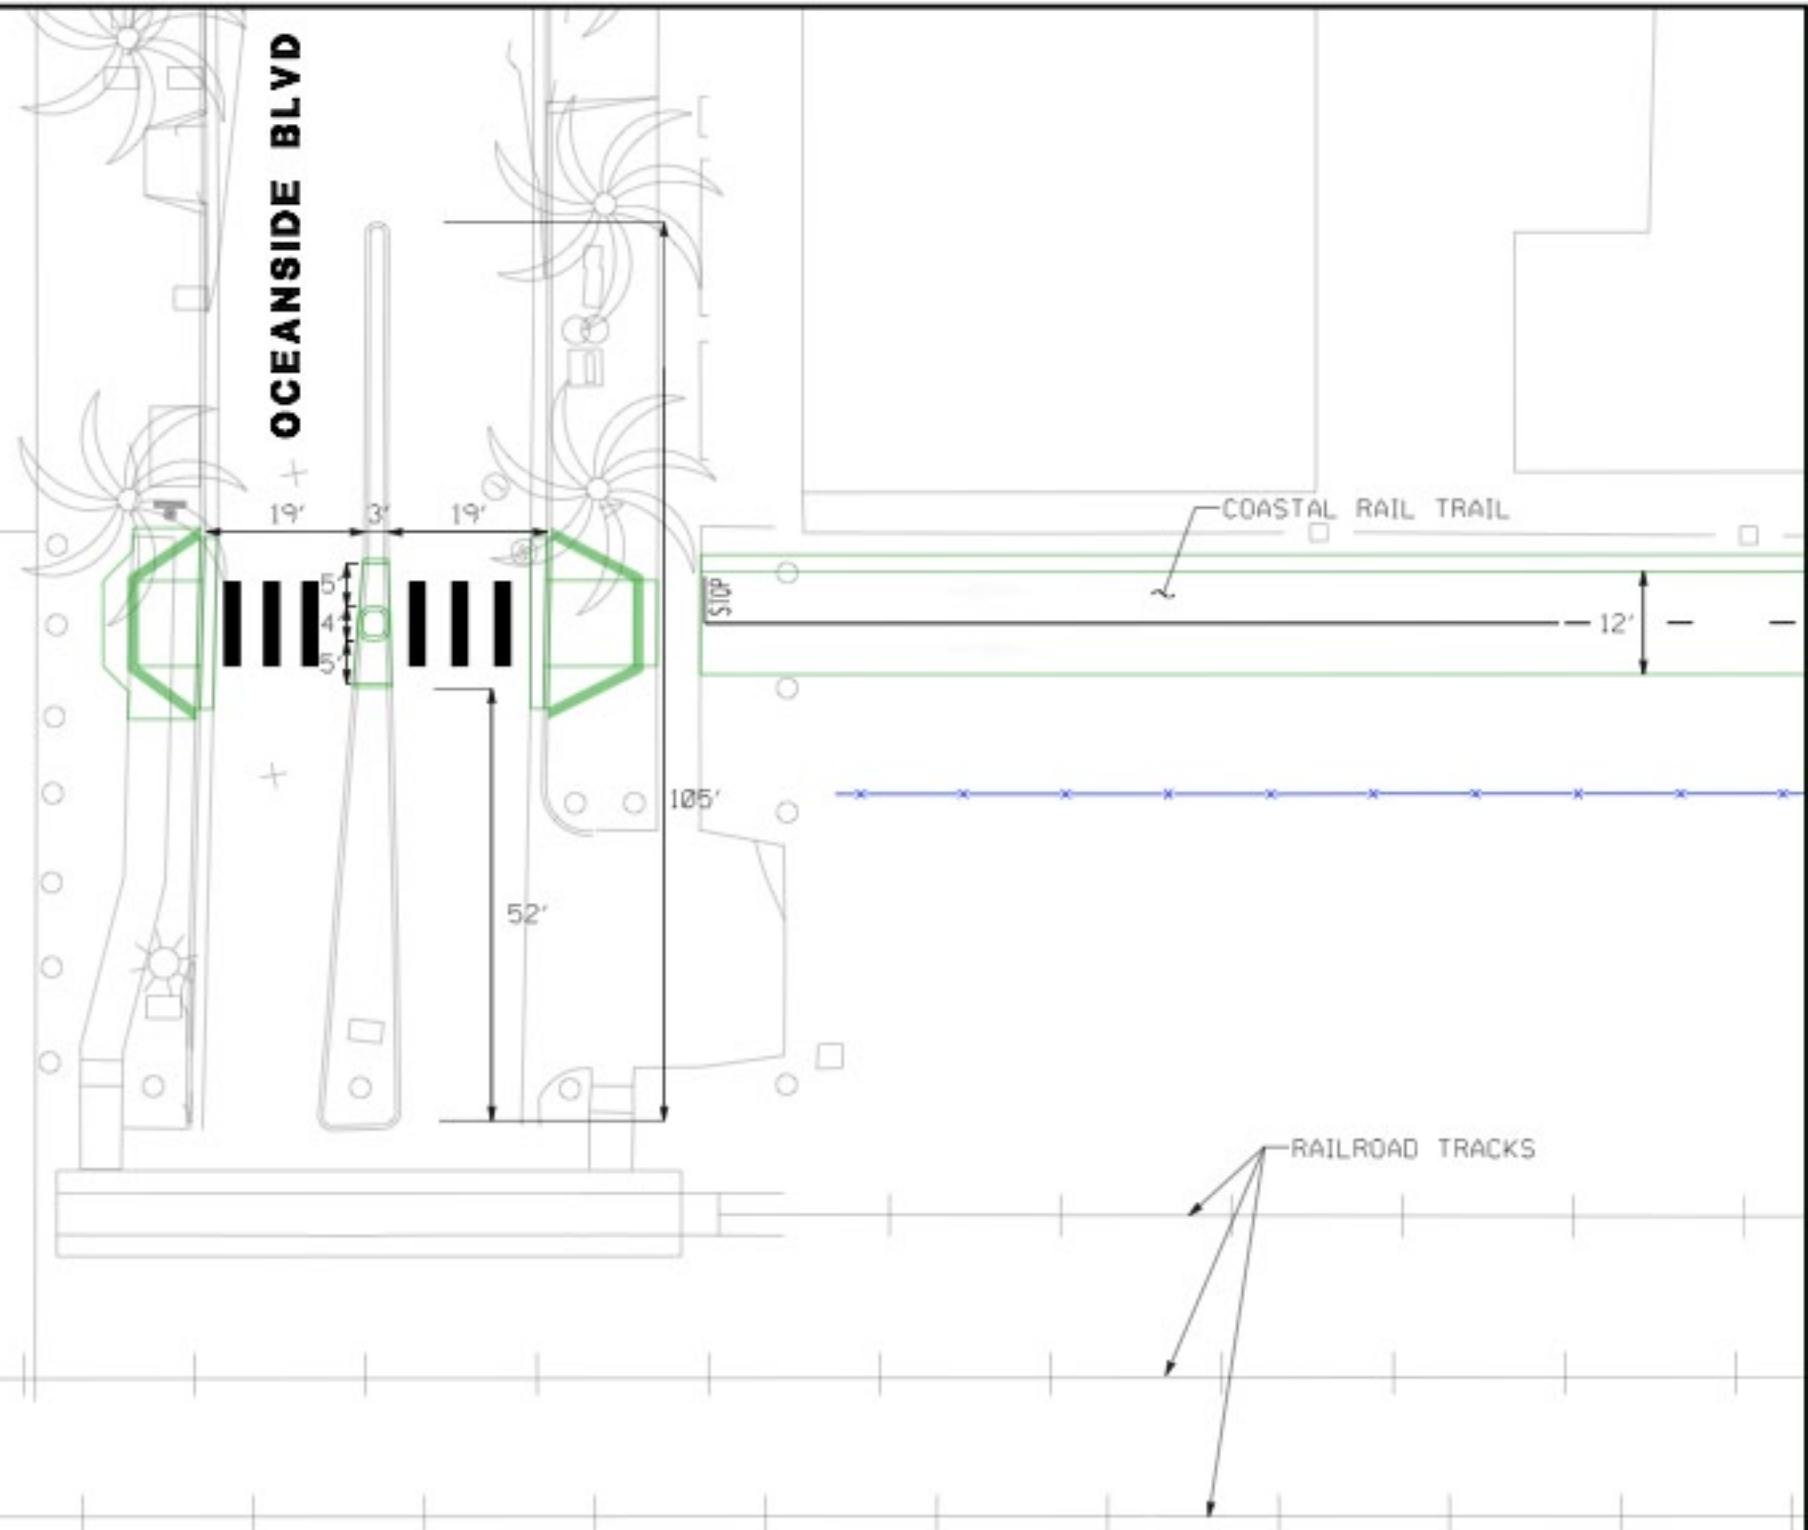

Coastal Rail Trail

Coastal Rail Trail – Oceanside Segment 2B

Typical Cross Section

Oceanside Boulevard Street Crossing

VIEW OF MEDIAN LOOKING WEST (EXISTING)

VIEW OF MEDIAN LOOKING WEST (PROPOSED)

NORTH COUNTY
TRANSIT DISTRICT

**COASTAL RAIL TRAIL
OCEANSIDE BLVD
CROSSING EXHIBIT**

DATE PREPARED:

06 / 12 / 2012

Wisconsin Avenue Street Crossing

VIEW OF MEDIAN LOOKING EAST (EXISTING)

VIEW OF MEDIAN LOOKING EAST (PROPOSED)

**NORTH COUNTY
TRANSIT DISTRICT**

**COASTAL RAIL TRAIL
WISCONSIN AVE
CROSSING EXHIBIT**

DATE PREPARED:

06 / 12 / 2012