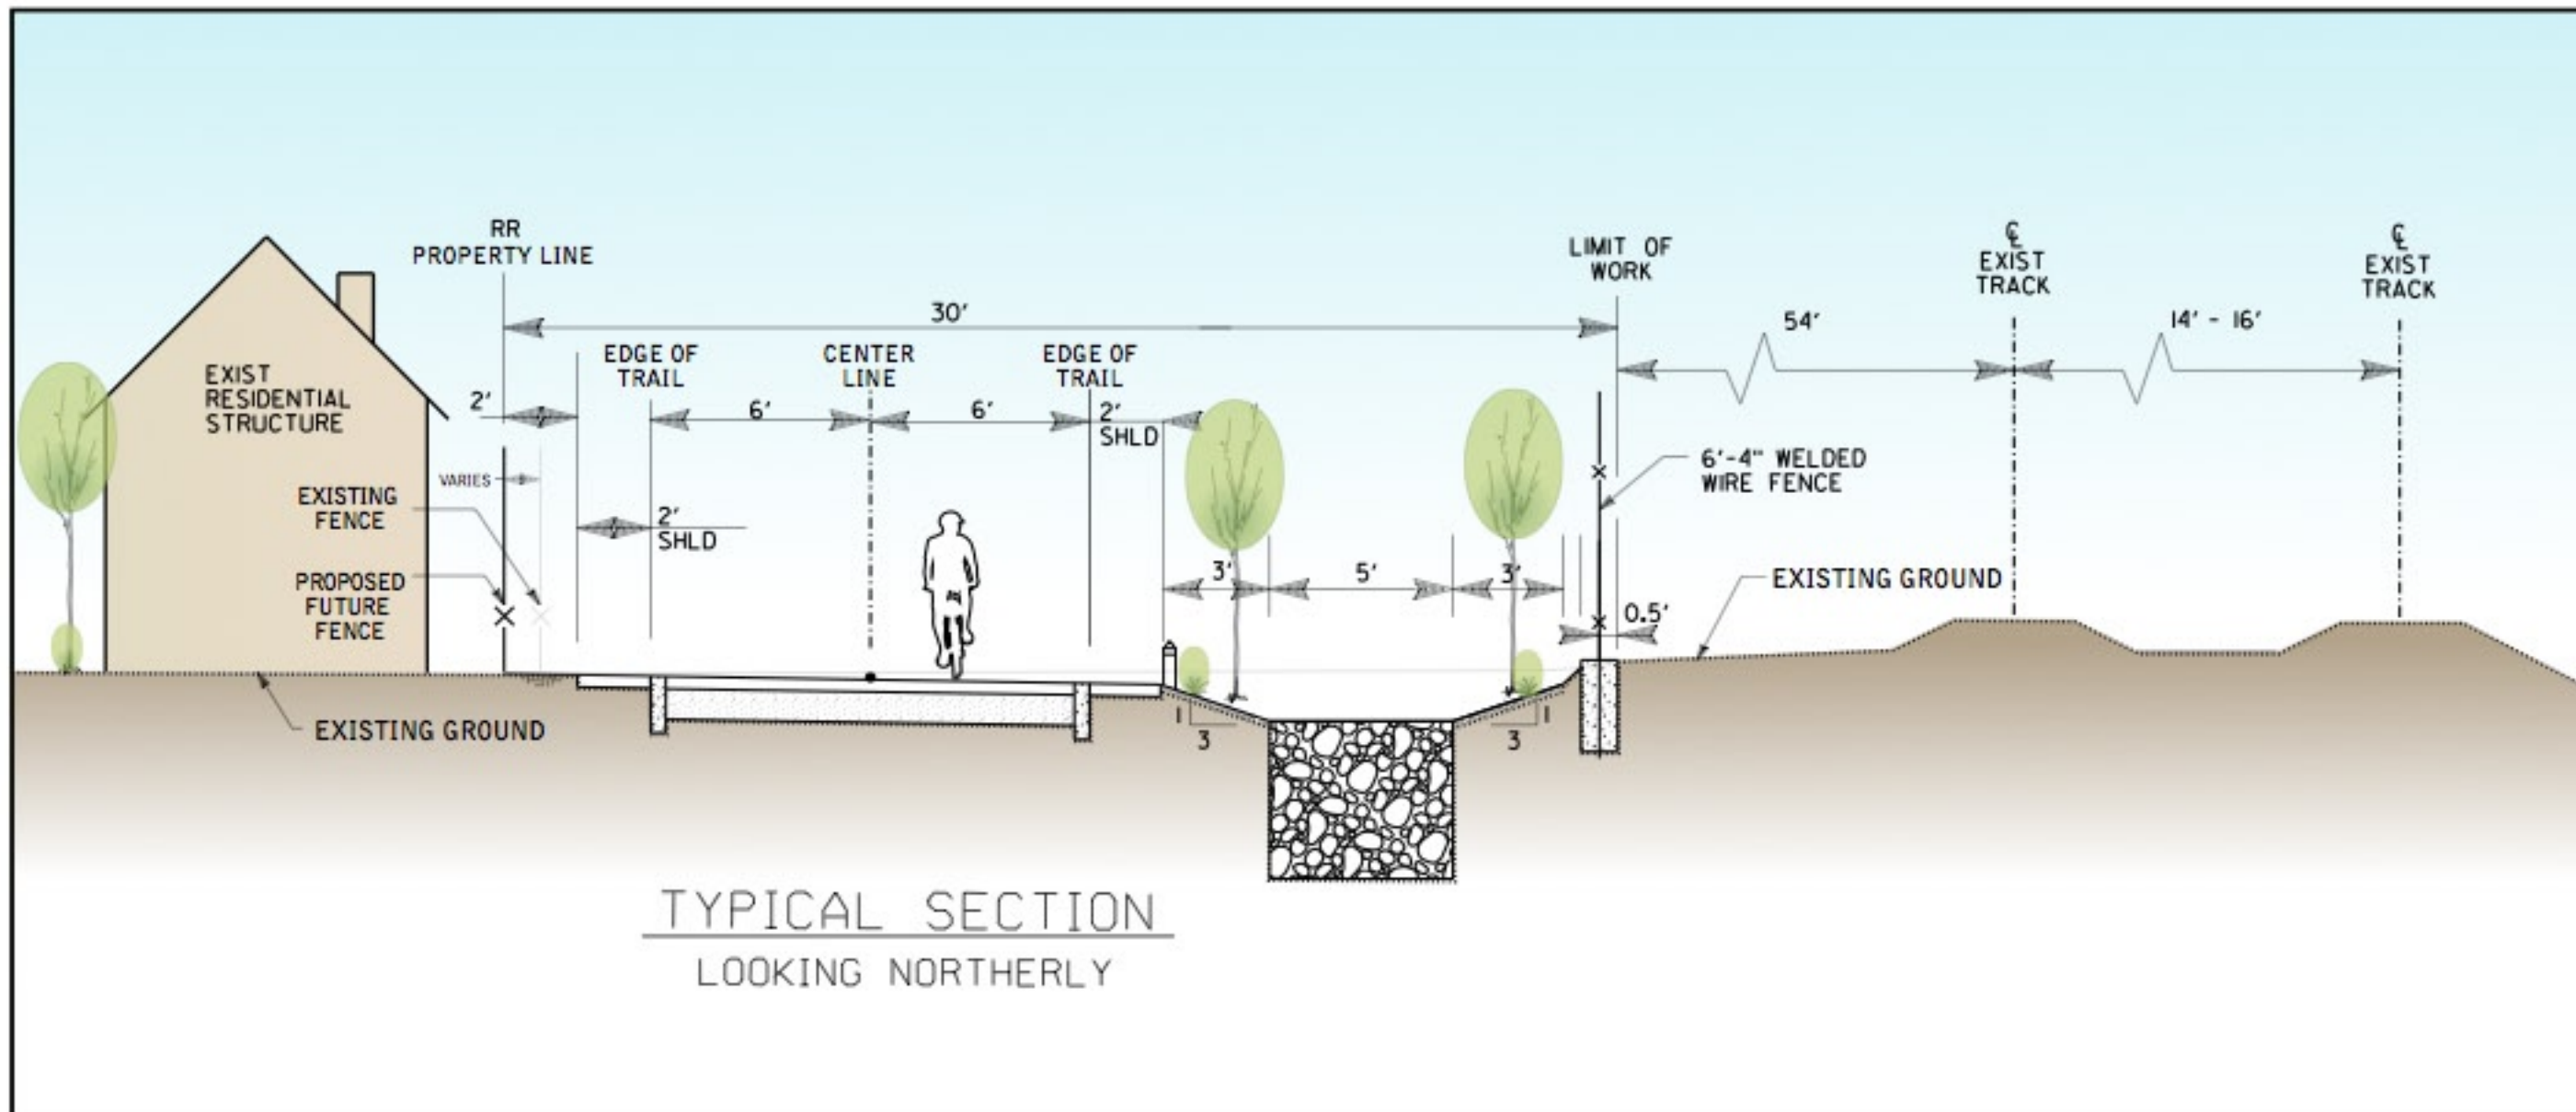

Coastal Rail Trail

Coastal Rail Trail – Oceanside Segment 2B

Typical Cross Section

Oceanside Boulevard Street Crossing

VIEW OF MEDIAN LOOKING WEST (EXISTING)

VIEW OF MEDIAN LOOKING WEST (PROPOSED)

NORTH COUNTY
TRANSIT DISTRICT

**COASTAL RAIL TRAIL
OCEANSIDE BLVD
CROSSING EXHIBIT**

DATE PREPARED:

06 / 12 / 2012

Wisconsin Avenue Street Crossing

VIEW OF MEDIAN LOOKING EAST (EXISTING)

VIEW OF MEDIAN LOOKING EAST (PROPOSED)

NORTH COUNTY
TRANSIT DISTRICT

COASTAL RAIL TRAIL
WISCONSIN AVE
CROSSING EXHIBIT

DATE PREPARED:

06 / 12 / 2012