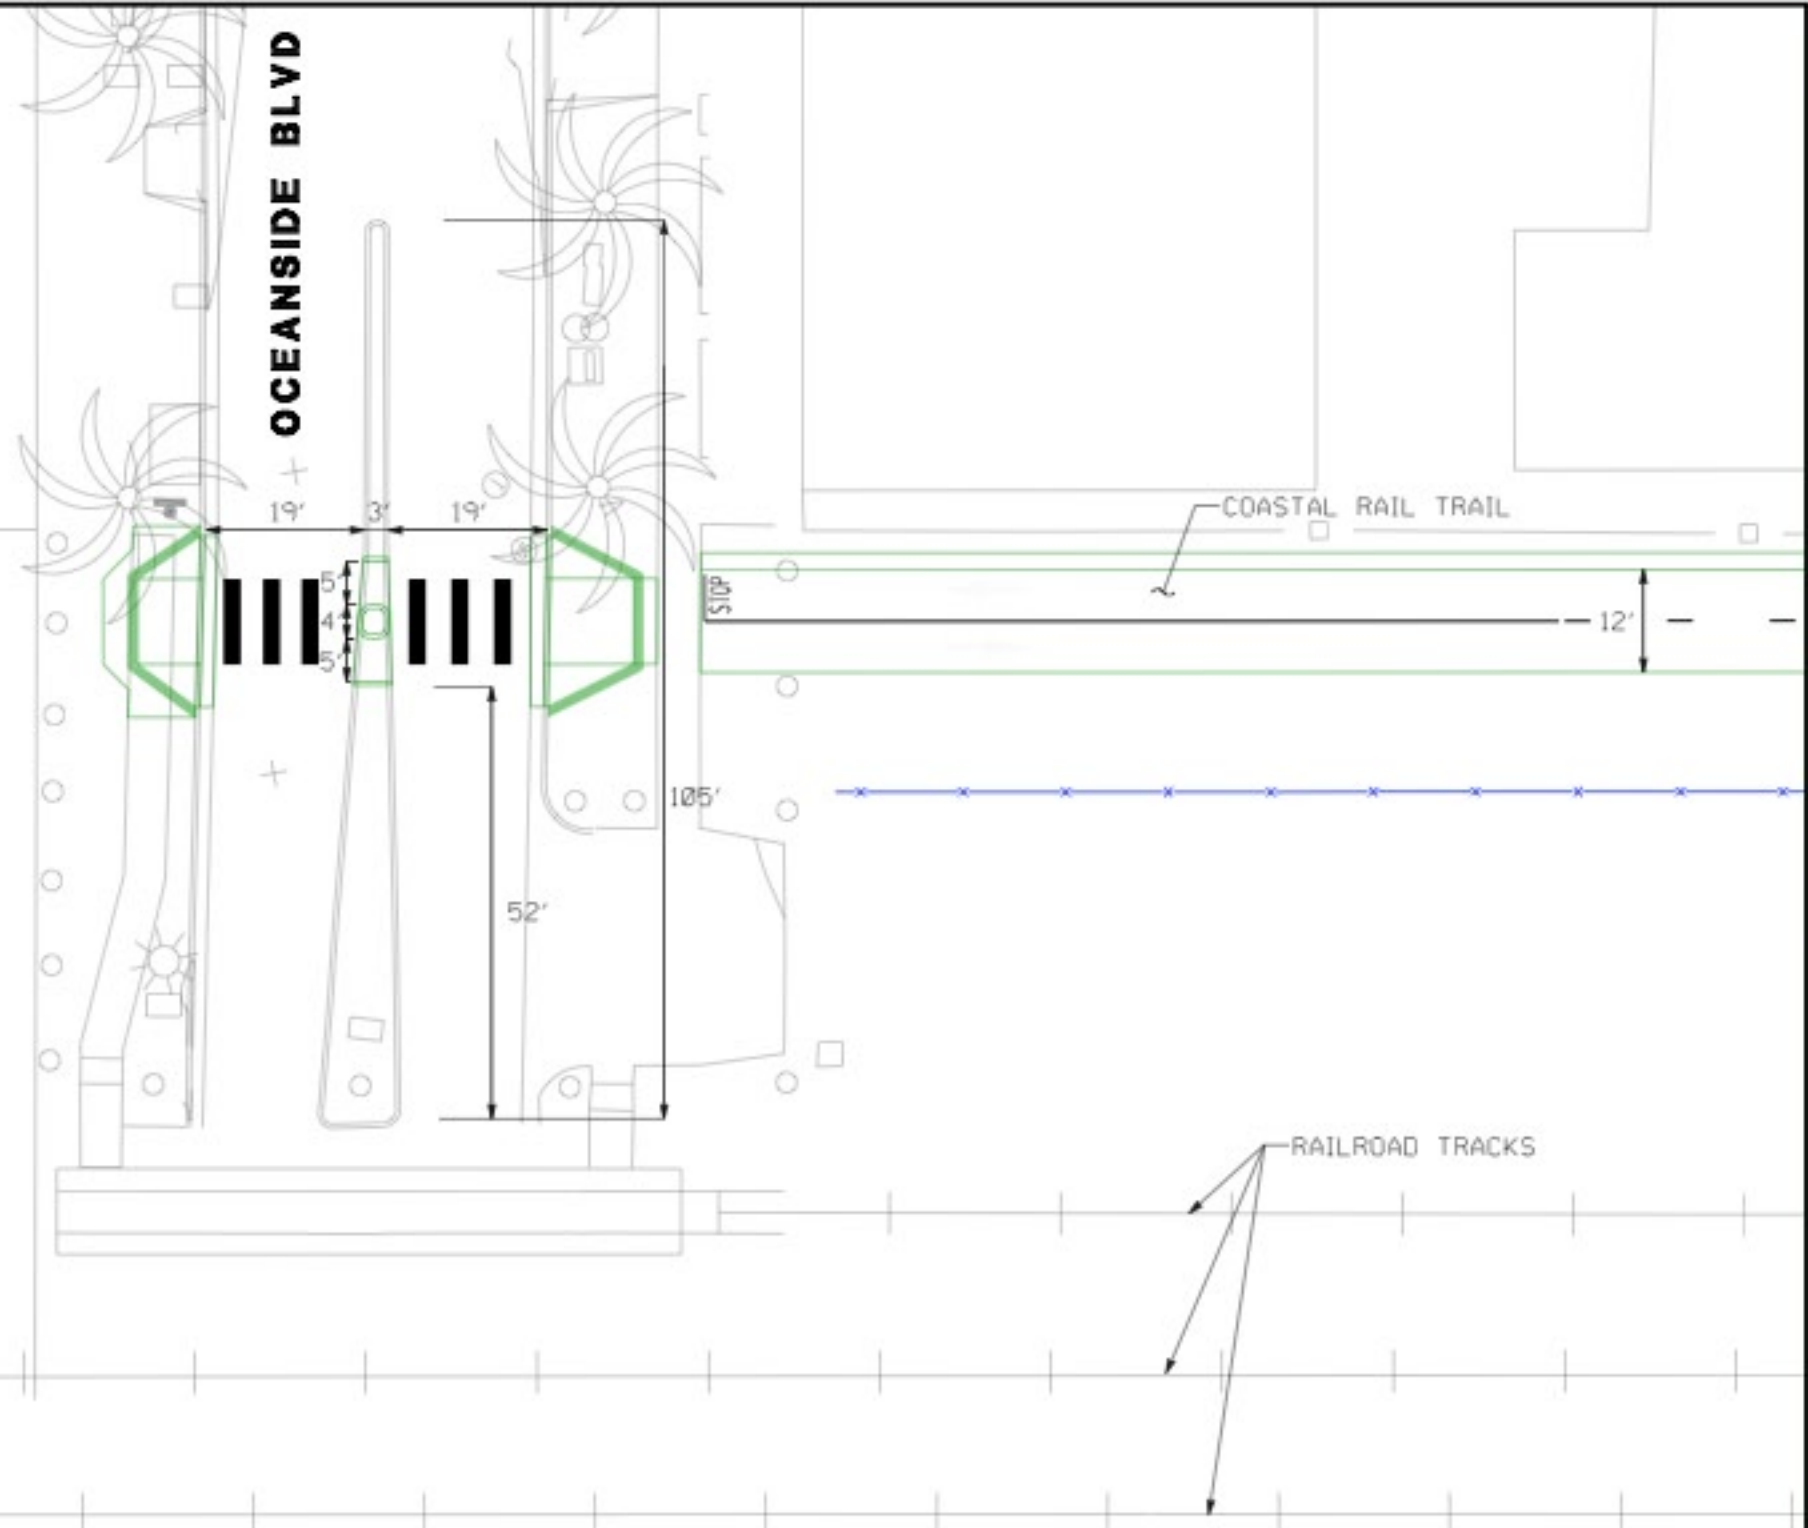

Coastal Rail Trail

Coastal Rail Trail – Oceanside Segment 2B

Typical Cross Section

Oceanside Boulevard Street Crossing

VIEW OF MEDIAN LOOKING WEST (EXISTING)

VIEW OF MEDIAN LOOKING WEST (PROPOSED)

NORTH COUNTY
TRANSIT DISTRICT

**COASTAL RAIL TRAIL
OCEANSIDE BLVD
CROSSING EXHIBIT**

DATE PREPARED:

06 / 12 / 2012

Wisconsin Avenue Street Crossing

VIEW OF MEDIAN LOOKING EAST (EXISTING)

VIEW OF MEDIAN LOOKING EAST (PROPOSED)

NORTH COUNTY
TRANSIT DISTRICT

COASTAL RAIL TRAIL
WISCONSIN AVE
CROSSING EXHIBIT

DATE PREPARED:

06 / 12 / 2012