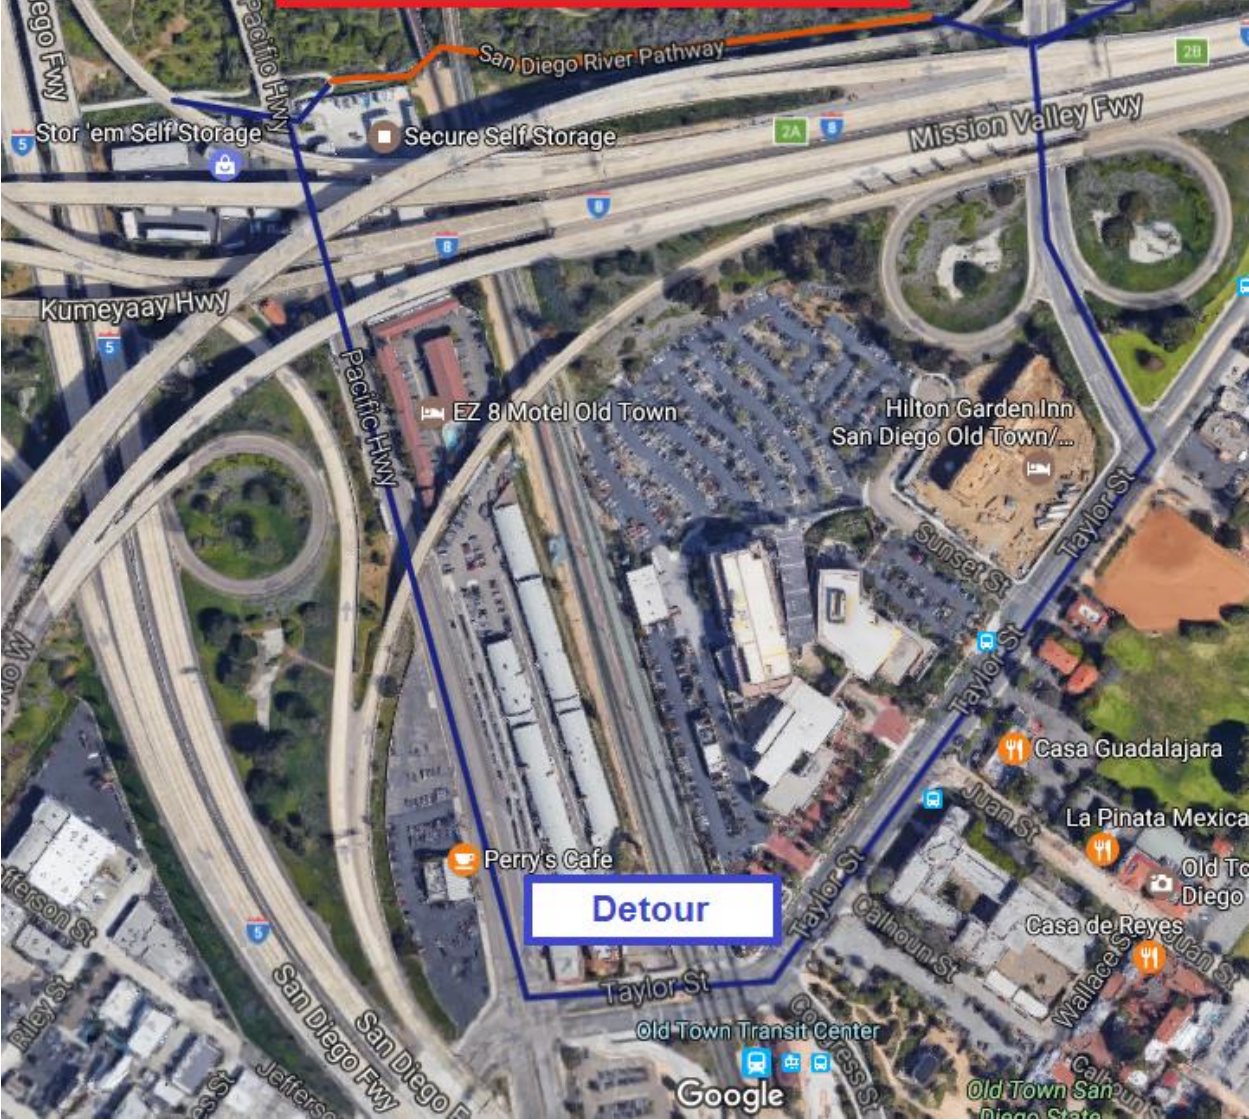

OB Bike Path Temporary Closure

Detour

Google